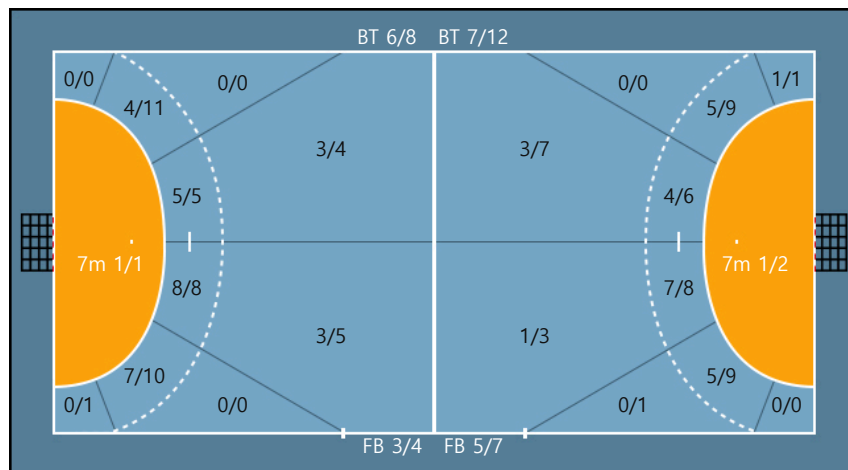

[신한 SOL Pay 23-24 핸드볼 H리그(일반부)]

Shot Distribution

2024. 04. 13 18:00 광주빛고을체육관

Referees :

Technical officer : 남은영 / 김국환

MVP : 13. 이연경(경남개발공사)

대구광역시청

27

14 : 16
13 : 15

31

경남개발공사

경남개발공사

Players

Goals / Shots

1. 오사라		
0/0	0/0	0/0
0/0	0/0	0/0
0/0	0/0	0/0

2. 정예영		
0/0	0/0	1/1
0/0	0/0	0/0
0/0	0/0	3/3

11. 김연우		
0/0	0/0	0/0
0/0	0/0	0/0
1/1	0/0	1/1

12. 김채현		
0/0	0/0	0/0
0/0	0/0	0/0
0/0	0/0	0/0

13. 이연경		
2/2	0/0	1/1
0/1	0/0	0/0
0/0	0/0	3/3

Missed: 1 Post: 2

Missed: 1 Blocked: 1

18. 배민희		
0/0	0/1	0/0
0/0	0/0	0/2
0/1	1/2	0/0

19. 김다민		
0/0	0/0	0/0
0/0	0/0	0/1
0/0	0/0	0/0

21. 유혜정		
0/0	0/0	0/0
0/0	0/0	0/0
0/0	0/0	1/1

23. 허유진		
0/0	0/0	1/1
0/0	0/0	0/0
0/0	0/0	1/2

24. 김소라		
1/1	1/1	3/4
0/0	0/0	0/0
0/0	0/0	0/0

29. 김이슬		
0/0	0/0	2/2
0/0	0/0	0/0
0/0	0/0	0/0

31. 최지혜		
2/2	0/1	0/0
0/0	0/0	0/0
1/1	1/1	2/2

32. 김세진		
0/0	0/0	0/0
0/0	0/0	0/0
0/0	0/0	0/0

33. 이연승		
0/0	0/0	0/0
0/0	0/0	0/0
0/0	1/1	1/1

Blocked: 1

Team

Goals / Shots

Team		
5/5	1/3	8/9
0/1	0/0	0/3
2/3	3/4	12/13

Missed: 2 Post: 2 Blocked: 2

Offense

Defense

Goalkeepers

Goals / Shots

1. 오사라		
2/4	0/1	4/5
0/1	0/0	2/5
5/7	2/2	10/14

12. 김채현		
1/1	0/0	0/0
0/0	0/0	0/0
0/0	0/1	1/1

2Min	2 Minute Suspensions	AS	Assists	BS	Block Shots	BT	Breakthroughs	RB	Rebound
DR	Disqualification with report	RC	Red cards	FB	Fast Breaks	G/S	Goals/Shots	BD	Blocked
S/S	Saves/Shots	YC	Yellow cards	ST	Steals	TF	Technical Faults	%	Efficiency