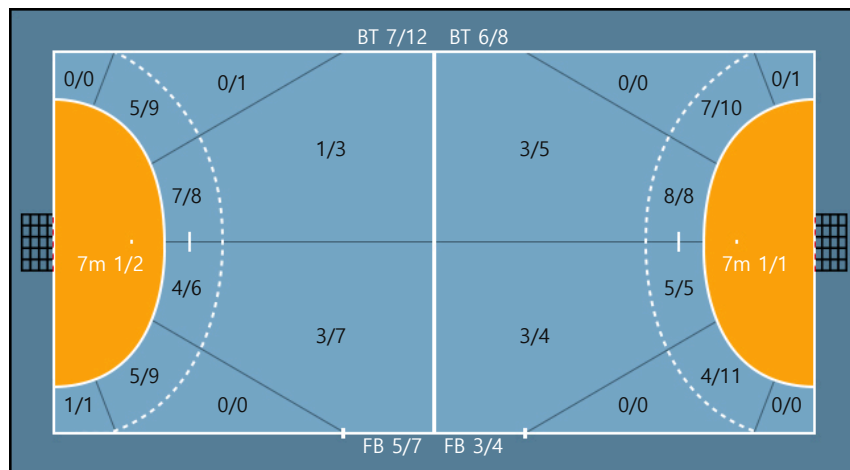

[신한 SOL Pay 23-24 핸드볼 H리그(일반부)]

Shot Distribution

2024. 04. 13 18:00 광주빛고을체육관

Referees :

Technical officer : 남은영 / 김국환

MVP : 13. 이연경(경남개발공사)

대구광역시청

27

14 : 16
13 : 15

31

경남개발공사

대구광역시청

Players

Goals / Shots

2. 정연우		
0/0	0/0	0/0
0/0	0/0	0/0
0/0	0/0	0/0

3. 함지선		
1/1	0/1	0/0
0/0	0/0	1/2
0/1	0/0	2/3

7. 이원정		
0/0	0/0	1/1
0/1	0/0	0/0
0/0	0/1	3/3

9. 최경빈		
1/1	0/0	1/1
0/0	0/0	0/0
0/0	0/0	0/0

12. 이현정		
0/0	0/0	0/0
0/0	0/0	0/0
0/0	0/0	0/0

17. 박지원		
0/0	0/0	0/0
0/0	0/0	0/0
0/0	0/0	0/0

19. 허수림		
0/0	0/0	0/0
0/0	0/0	0/0
2/3	1/1	1/1

20. 황은진		
0/0	0/0	0/0
0/0	0/0	1/2
1/1	1/1	1/1

29. 노희경		
1/1	0/0	1/1
0/0	0/0	0/1
0/0	0/0	1/4

31. 지은혜		
0/2	0/0	1/2
0/0	0/0	0/0
2/2	0/0	3/3

Missed: 3

Post: 1 Blocked: 3

56. 강은지		
0/0	0/0	0/0
0/0	0/0	0/0
0/0	0/0	0/0

Team

Goals / Shots

Team		
3/5	0/1	4/5
0/1	0/0	2/5
5/7	2/3	11/15

Missed: 3 Post: 1 Blocked: 3

Offense

Defense

Goalkeepers

Goals / Shots

56. 강은지		
5/5	1/3	8/9
0/1	0/0	0/3
2/3	3/4	12/13

2Min	2 Minute Suspensions	AS	Assists	BS	Block Shots	BT	Breakthroughs	RB	Rebound
DR	Disqualification with report	RC	Red cards	FB	Fast Breaks	G/S	Goals/Shots	BD	Blocked
S/S	Saves/Shots	YC	Yellow cards	ST	Steals	TF	Technical Faults	%	Efficiency