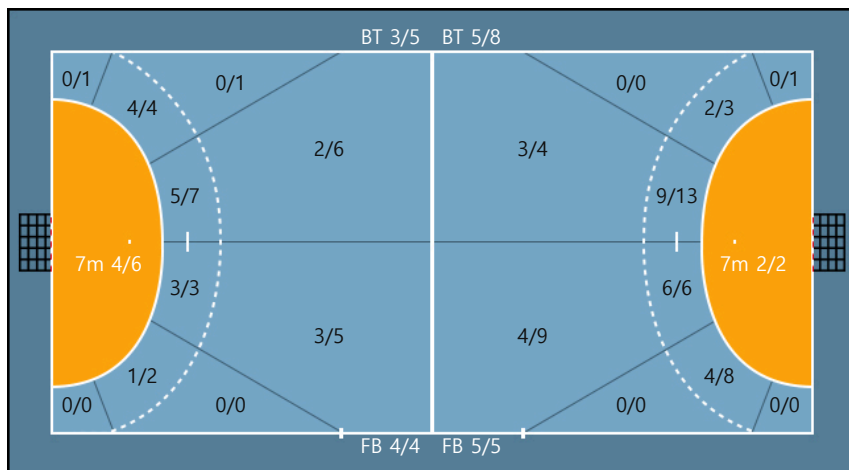

Blocked: 4

56. 강은지		
0/0	0/0	0/0
0/0	0/0	0/0
0/0	0/0	0/0

Team

Goals / Shots

Team		
6/7	0/1	4/5
0/1	0/0	1/1
2/3	0/1	9/13

Missed: 2 Post: 1 Blocked: 9

**Offense**

**Defense**