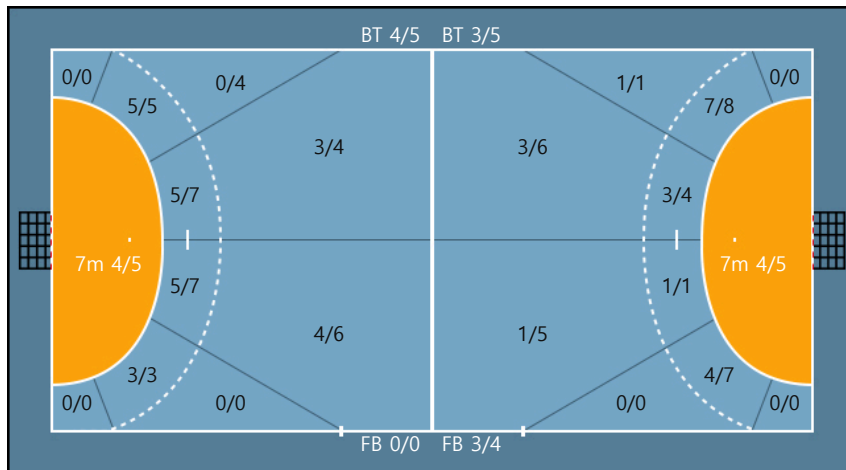

[신한 SOL Pay 23-24 핸드볼 H리그(일반부)]

Shot Distribution

2024. 04. 05 18:00 광주빛고을체육관

Referees :

Technical officer : 장래관 / 김국환

MVP : 34. 박성환(충남도청)

상무피닉스 24 11 : 15 29 충남도청

충남도청

Players

Goals / Shots

1. 김수환 0/0 0/0 0/0 0/0 0/0 0/0 0/0 0/0 0/0	3. 김민규 0/0 0/0 0/0 0/0 0/0 0/0 0/0 0/0 0/0	8. 구창은 2/3 0/0 1/1 0/0 0/0 0/0 0/0 1/1 0/0	14. 김정우 0/0 0/0 0/0 0/0 0/0 0/0 0/0 1/1 0/0	16. 편의범 0/0 0/0 0/0 0/0 0/0 0/0 0/0 0/0 0/0
18. 김동준 0/0 0/0 0/0 0/0 0/0 0/0 0/0 0/0 0/0	19. 남성욱 1/2 0/0 0/1 0/0 0/0 0/0 1/1 0/0 3/3	21. 남성철 0/0 0/0 0/0 0/0 0/0 0/0 0/0 0/0 0/0	23. 이혁규 0/1 0/0 2/2 0/1 0/0 0/0 0/0 0/0 0/0	27. 유명환 1/1 0/0 0/0 0/0 0/0 0/0 0/0 0/0 0/0
30. 최범문 0/0 0/0 0/0 0/0 0/0 0/0 0/0 0/0 0/0	33. 민병탁 0/0 0/0 0/0 0/0 0/0 0/0 0/0 0/0 0/0	34. 박성환 1/1 0/0 1/1 0/0 0/0 0/0 0/0 0/0 2/2	66. 원민준 2/2 0/1 1/1 0/0 0/0 0/1 3/3 0/1 0/1	74. 오황제 0/0 0/0 2/2 0/0 0/0 0/0 0/0 0/0 0/0
93. 최현근 0/1 0/0 2/2 0/0 0/0 0/0 0/0 1/1 1/1				Missed: 1

Team

Goals / Shots

Team	7/11	0/1	9/10
	0/1	0/0	0/1
	4/4	3/4	6/7

Missed: 2 Post: 0 Blocked: 0

Offense

Defense

Goalkeepers

Goals / Shots

1. 김수환 5/6 0/0 6/6 0/0 0/0 0/1 3/3 1/1 3/6	16. 편의범 1/2 0/0 2/2 0/0 0/0 0/2 0/0 0/0 2/4	21. 남성철 0/0 0/0 0/0 0/0 0/0 0/0 1/1 0/0 0/0

2Min	2 Minute Suspensions	AS	Assists	BS	Block Shots	BT	Breakthroughs	RB	Rebound
DR	Disqualification with report	RC	Red cards	FB	Fast Breaks	G/S	Goals/Shots	BD	Blocked
S/S	Saves/Shots	YC	Yellow cards	ST	Steals	TF	Technical Faults	%	Efficiency