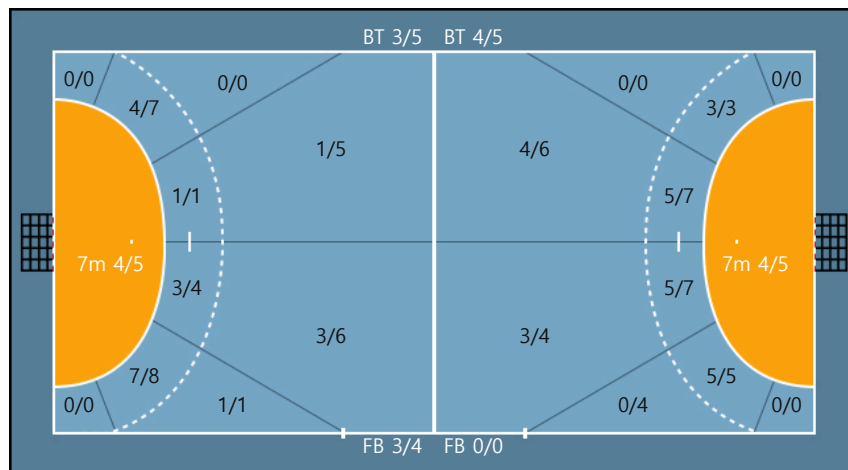

[신한 SOL Pay 23-24 핸드볼 H리그(일반부)]

Shot Distribution

2024. 04. 05 18:00 광주빛고을체육관

Referees :

Technical officer : 장래관 / 김국환

MVP : 34. 박성한(충남도청)

상무피닉스 24 11 : 15 29 충남도청

상무피닉스

Players

Goals / Shots

17. 원승현 1/1 0/0 0/0 0/0 0/0 0/0 0/0 0/0 0/0	21. 이병주 0/1 0/0 0/0 0/0 0/0 0/1 1/1 0/0 1/1	22. 유진원 0/0 0/0 0/0 0/0 0/0 0/0 0/0 0/0 0/0	23. 연상진 0/0 0/0 0/0 0/0 0/0 0/0 0/0 0/0 0/0	24. 오주찬 0/0 0/0 2/2 0/0 0/0 0/0 0/0 0/0 0/0
Blocked: 1				
29. 권성혁 0/0 0/0 1/1 0/0 0/0 0/0 0/0 0/0 0/0	31. 김재순 0/0 0/0 0/0 0/0 0/0 0/0 0/0 0/0 2/3	35. 전승원 0/0 0/0 0/0 0/0 0/0 0/0 0/0 0/0 0/0	67. 이준희 2/2 0/0 2/2 0/0 0/0 0/0 0/0 0/0 1/2	73. 김태웅 0/0 0/0 0/0 0/0 0/0 0/0 0/0 0/0 0/1
Missed: 1		Blocked: 2		
79. 박세웅 1/1 0/0 0/0 0/0 0/0 0/0 0/0 0/0 1/1	81. 안재필 0/0 0/0 0/0 0/0 0/0 0/0 0/0 0/0 0/0	90. 김락찬 2/3 0/0 3/3 0/0 0/0 0/0 2/2 1/1 0/1	97. 김명중 0/0 0/0 0/0 0/0 0/0 0/2 1/1 0/0 0/1	
		Post: 1		Post: 1 Blocked: 1

Team

Goals / Shots

Team		
6/8	0/0	8/8
0/0	0/0	0/3
4/4	1/1	5/10

Missed: 1 Post: 2 Blocked: 4

Offense

Defense

Goalkeepers

Goals / Shots

81. 안재필		
7/11	0/1	9/10
0/1	0/0	0/1
4/4	3/4	6/7

2Min	2 Minute Suspensions	AS	Assists	BS	Block Shots	BT	Breakthroughs	RB	Rebound
DR	Disqualification with report	RC	Red cards	FB	Fast Breaks	G/S	Goals/Shots	BD	Blocked
S/S	Saves/Shots	YC	Yellow cards	ST	Steals	TF	Technical Faults	%	Efficiency