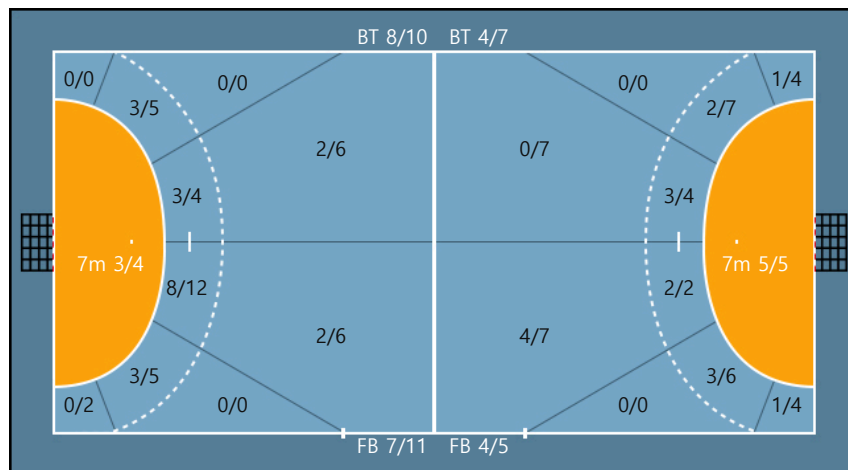

[신한 SOL Pay 23-24 핸드볼 H리그(일반부)]

Shot Distribution

2024. 04. 04 20:00 광주빛고을체육관

Referees :

Technical officer : 장래관 / 김국환

MVP : 1. 오사라(경남개발공사)

서울시청   21   11 : 13   24   경남개발공사

경남개발공사

Players

Goals / Shots

1. 오사라

<table border="1"> <caption>1. 오사라</caption> <tr><td>0/0</td><td>0/0</td><td>0/0</td></tr> <tr><td>0/0</td><td>0/0</td><td>0/0</td></tr> <tr><td>0/0</td><td>0/0</td><td>0/0</td></tr> </table>	<table border="1"> <caption>2. 정예영</caption> <tr><td>0/0</td><td>0/0</td><td>1/1</td></tr> <tr><td>0/1</td><td>0/0</td><td>0/1</td></tr> <tr><td>0/0</td><td>0/0</td><td>1/1</td></tr> </table>	<table border="1"> <caption>11. 김연우</caption> <tr><td>0/0</td><td>0/0</td><td>1/1</td></tr> <tr><td>0/0</td><td>0/0</td><td>0/0</td></tr> <tr><td>0/0</td><td>0/0</td><td>0/0</td></tr> </table>	<table border="1"> <caption>12. 김채현</caption> <tr><td>0/0</td><td>0/0</td><td>0/0</td></tr> <tr><td>0/0</td><td>0/0</td><td>0/0</td></tr> <tr><td>0/0</td><td>0/0</td><td>0/0</td></tr> </table>	<table border="1"> <caption>13. 이연경</caption> <tr><td>1/2</td><td>0/0</td><td>3/6</td></tr> <tr><td>0/0</td><td>0/0</td><td>1/1</td></tr> <tr><td>4/4</td><td>0/0</td><td>1/1</td></tr> </table>
Missed: 1 Post: 2				
<table border="1"> <caption>18. 배민희</caption> <tr><td>0/0</td><td>0/0</td><td>0/0</td></tr> <tr><td>0/0</td><td>0/0</td><td>0/0</td></tr> <tr><td>0/0</td><td>0/0</td><td>0/0</td></tr> </table>	<table border="1"> <caption>19. 김다민</caption> <tr><td>0/0</td><td>0/0</td><td>0/0</td></tr> <tr><td>0/0</td><td>0/0</td><td>0/0</td></tr> <tr><td>0/0</td><td>0/0</td><td>0/0</td></tr> </table>	<table border="1"> <caption>21. 유혜정</caption> <tr><td>0/0</td><td>0/0</td><td>0/1</td></tr> <tr><td>0/0</td><td>0/0</td><td>0/1</td></tr> <tr><td>0/0</td><td>0/0</td><td>0/0</td></tr> </table>	<table border="1"> <caption>23. 허유진</caption> <tr><td>0/0</td><td>0/0</td><td>1/1</td></tr> <tr><td>0/0</td><td>0/0</td><td>0/0</td></tr> <tr><td>1/1</td><td>0/0</td><td>3/5</td></tr> </table>	<table border="1"> <caption>24. 김소라</caption> <tr><td>0/0</td><td>0/0</td><td>0/0</td></tr> <tr><td>0/1</td><td>0/0</td><td>0/0</td></tr> <tr><td>0/0</td><td>0/0</td><td>2/3</td></tr> </table>
Post: 1				
<table border="1"> <caption>29. 김이슬</caption> <tr><td>0/0</td><td>0/0</td><td>0/0</td></tr> <tr><td>0/0</td><td>0/0</td><td>0/0</td></tr> <tr><td>0/0</td><td>0/0</td><td>0/0</td></tr> </table>	<table border="1"> <caption>31. 최지혜</caption> <tr><td>0/1</td><td>0/0</td><td>0/0</td></tr> <tr><td>0/0</td><td>0/0</td><td>0/0</td></tr> <tr><td>4/5</td><td>0/0</td><td>0/1</td></tr> </table>	<table border="1"> <caption>32. 김세진</caption> <tr><td>0/0</td><td>0/0</td><td>0/0</td></tr> <tr><td>0/0</td><td>0/0</td><td>0/0</td></tr> <tr><td>0/0</td><td>0/0</td><td>0/0</td></tr> </table>	<table border="1"> <caption>33. 이연송</caption> <tr><td>0/0</td><td>0/0</td><td>0/0</td></tr> <tr><td>0/0</td><td>0/0</td><td>0/0</td></tr> <tr><td>0/0</td><td>0/0</td><td>0/0</td></tr> </table>	
Post: 1 Blocked: 1				

Team

Goals / Shots

Team	1	2	3
1	1/3	0/0	6/10
2	0/2	0/0	1/3
3	9/10	0/0	7/11

Missed: 1 Post: 4 Blocked: 1

Offense

Defense

Goalkeepers

Goals / Shots

1. 오사라

<table border="1"> <caption>1. 오사라</caption> <tr><td>0/5</td><td>0/0</td><td>5/9</td></tr> <tr><td>0/0</td><td>0/1</td><td>2/7</td></tr> <tr><td>4/5</td><td>0/2</td><td>7/9</td></tr> </table>	<table border="1"> <caption>12. 김채현</caption> <tr><td>1/1</td><td>0/0</td><td>0/0</td></tr> <tr><td>0/0</td><td>0/0</td><td>0/0</td></tr> <tr><td>0/0</td><td>0/0</td><td>2/2</td></tr> </table>

2Min	2 Minute Suspensions	AS	Assists	BS	Block Shots	BT	Breakthroughs	RB	Rebound
DR	Disqualification with report	RC	Red cards	FB	Fast Breaks	G/S	Goals/Shots	BD	Blocked
S/S	Saves/Shots	YC	Yellow cards	ST	Steals	TF	Technical Faults	%	Efficiency