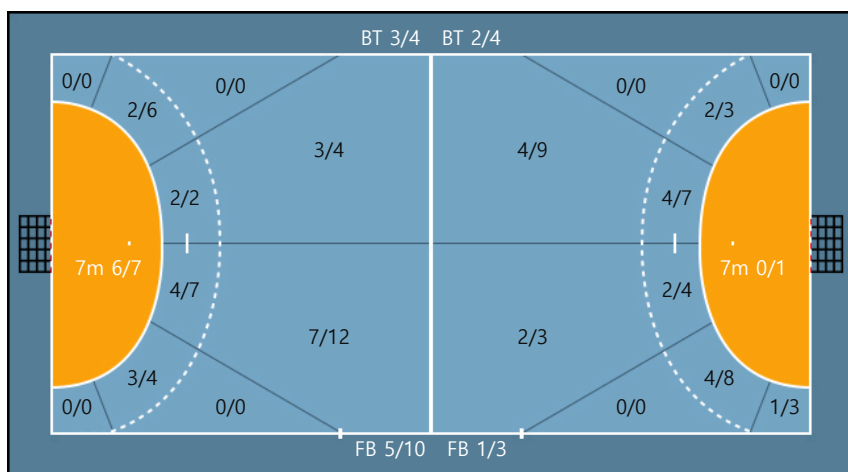

88. 박조은		
0/0	0/0	0/0
0/0	0/0	0/0
0/0	0/0	0/0

Team

Goals / Shots

Team		
10/13	1/2	10/12
0/0	0/0	2/4
0/0	1/1	3/3

Missed: 3 Post: 4 Blocked: 2

Offense

Defense

Goalkeepers