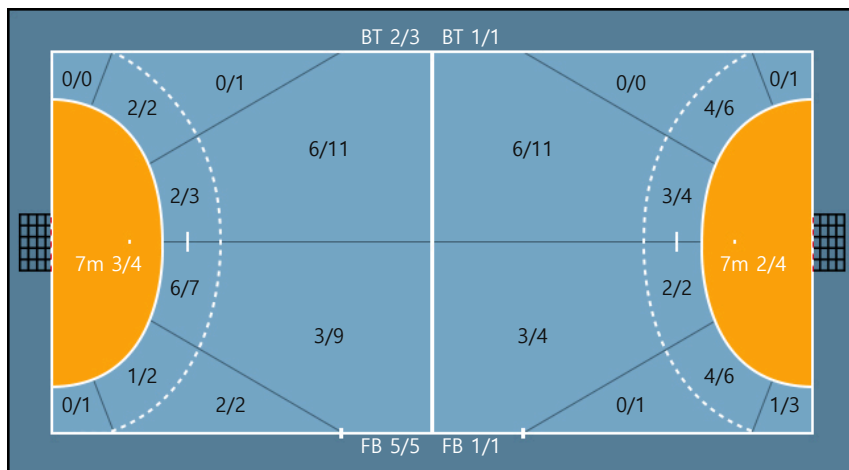

[신한 SOL Pay 23-24 핸드볼 H리그(일반부)]

Shot Distribution

2024. 03. 30 16:10 부산기장체육관

Referees :

Technical officer : 남은영 / 장면호
MVP : 96. 코스타조아나(부산시설공단)

부산시설공단

25

12 : 14
13 : 11

25

인천광역시청

부산시설공단

Players

Goals / Shots

7. 신진미		
1/1	0/0	0/0
0/0	0/0	0/0
0/0	0/0	0/0

Blocked: 1

9. 정가희		
0/1	0/0	1/1
0/0	0/0	0/0
1/1	0/0	0/1

10. 송해리		
0/0	2/2	0/0
0/0	0/0	0/1
0/0	0/0	1/1

14. 황수미		
0/0	0/0	0/0
0/0	0/0	0/0
0/0	0/0	0/0

18. 문수현		
0/0	0/0	0/0
0/0	0/0	1/2
0/0	0/0	0/0

19. 김다영		
0/0	0/0	1/1
0/0	0/0	0/0
2/2	0/0	0/0

Post: 1 Blocked: 1

39. 이해원		
1/1	1/1	0/0
0/0	0/0	0/1
1/1	1/2	0/0

Missed: 1

74. 이주현		
0/0	0/0	0/0
0/0	0/0	0/0
0/0	0/0	0/0

77. 박시연		
0/0	0/0	0/0
0/0	0/0	0/0
0/0	0/0	0/0

86. 김수연		
0/0	0/0	0/0
0/0	0/0	0/0
0/0	0/0	0/0

Post: 1

88. 최유나		
0/0	0/0	0/0
0/0	0/0	0/0
0/0	0/0	0/0

91. 이지우		
0/0	0/0	0/0
0/0	0/0	0/0
0/0	0/0	0/0

96. 코스타조아나		
1/2	2/2	0/2
1/2	0/0	0/0
0/0	0/0	5/6

Post: 2 Blocked: 2

99. 몰토바알리나		
0/0	0/0	0/0
0/1	0/0	0/0
1/1	0/0	1/1

Team

Goals / Shots

Team		
3/5	5/5	2/4
1/3	0/0	1/4
5/5	1/2	7/9

Missed: 1 Post: 4 Blocked: 4

Offense

Defense

Goalkeepers

Goals / Shots

86. 김수연		
7/9	1/2	5/5
1/1	0/0	0/1
4/4	3/6	4/5

88. 최유나		
0/0	0/0	0/0
0/0	0/0	0/0
0/0	0/0	0/0

2Min	2 Minute Suspensions	AS	Assists	BS	Block Shots	BT	Breakthroughs	RB	Rebound
DR	Disqualification with report	RC	Red cards	FB	Fast Breaks	G/S	Goals/Shots	BD	Blocked
S/S	Saves/Shots	YC	Yellow cards	ST	Steals	TF	Technical Faults	%	Efficiency