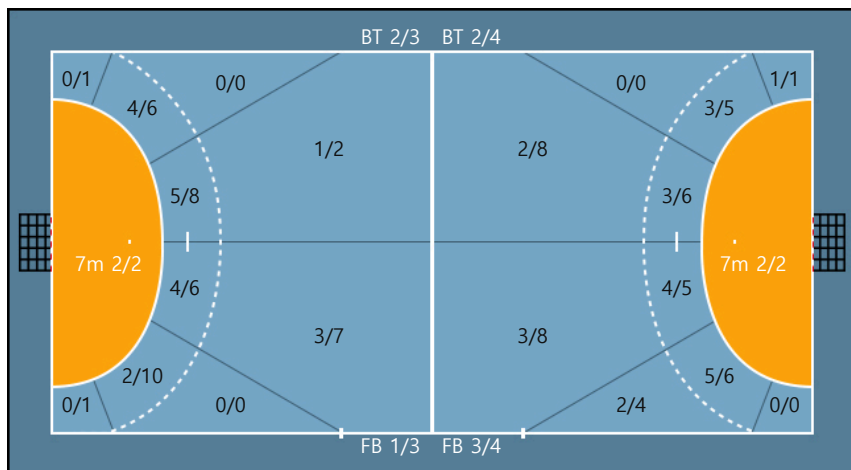

33. 이연송		
0/0	0/0	0/0
0/0	0/0	0/1
0/0	0/0	0/0

Blocked: 1

Team

Goals / Shots

Team		
4/7	4/4	2/4
2/5	0/0	2/5
2/2	2/2	3/4

Missed: 2 Post: 8 Blocked: 3

Offense

Defense