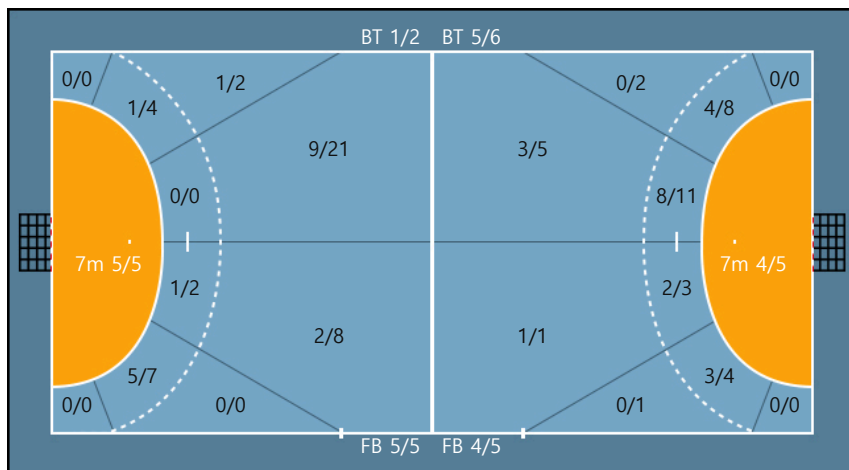

[신한 SOL Pay 23-24 핸드볼 H리그(일반부)]

Shot Distribution

2024. 03. 23 13:00 SK호크스아레나

Referees :

Technical officer : 장래관 / 김국환

MVP : 1. 오사라(경남개발공사)

경남개발공사

25

13 : 10
12 : 14

24

부산시설공단

부산시설공단

Players

Goals / Shots

7. 신진미		
0/0	0/0	1/1
0/1	0/0	0/0
0/0	1/1	0/0

9. 정가희		
0/0	1/1	2/4
0/0	0/0	0/0
0/0	1/1	1/1

10. 송해리		
0/0	0/0	1/1
0/0	0/0	0/0
0/0	0/0	0/0

14. 황수미		
0/0	0/0	0/0
0/0	0/0	0/0
0/0	0/0	0/0

18. 문수현		
0/0	0/0	0/0
0/0	0/0	0/0
0/0	0/0	0/1

Post: 1

19. 김다영		
0/0	0/0	0/1
0/0	0/1	0/0
0/0	1/2	1/2

39. 이해원		
0/2	0/0	0/0
0/0	0/1	0/0
1/1	0/2	1/1

74. 이주현		
0/0	0/0	0/0
0/0	0/0	0/0
0/0	0/0	0/0

77. 박시연		
0/0	0/0	0/0
0/0	0/0	0/0
0/0	0/0	0/0

86. 김수연		
0/0	0/0	0/0
0/0	0/0	0/0
0/0	0/0	0/0

Post: 2 Blocked: 2

Post: 1

88. 최유나		
0/0	0/0	0/0
0/0	0/0	0/0
0/0	0/0	0/0

91. 이지우		
0/0	0/0	0/0
0/0	0/0	0/0
0/0	0/0	0/0

96. 코스타조아나		
2/3	0/0	2/2
0/1	0/0	0/0
1/2	0/0	2/2

99. 몰토바알리나		
0/0	0/0	0/0
0/0	0/0	0/0
5/5	0/0	0/0

Missed: 2 Post: 2

Post: 1

Team

Goals / Shots

Team		
2/5	1/1	6/9
0/2	0/2	0/0
7/8	3/6	5/7

Missed: 2 Post: 7 Blocked: 2

Offense

Defense

Goalkeepers

Goals / Shots

. 오사라		
0/0	0/0	0/0
0/0	0/0	0/0
0/0	0/0	0/0

86. 김수연		
1/3	0/0	3/4
0/0	0/1	3/6
4/5	4/5	4/5

88. 최유나		
1/1	1/1	0/0
1/1	0/0	0/0
2/2	0/0	0/0

2Min	2 Minute Suspensions	AS	Assists	BS	Block Shots	BT	Breakthroughs	RB	Rebound
DR	Disqualification with report	RC	Red cards	FB	Fast Breaks	G/S	Goals/Shots	BD	Blocked
S/S	Saves/Shots	YC	Yellow cards	ST	Steals	TF	Technical Faults	%	Efficiency