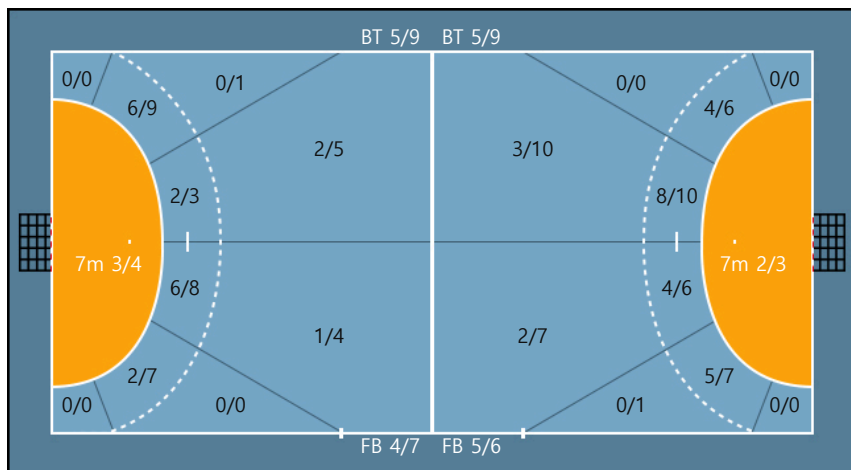

Offense

Defense

Goalkeepers

Goals / Shots

12. 이현정		
0/0	0/0	0/0
0/0	0/0	0/0
1/1	0/0	0/1

56. 강은지		
9/9	3/4	5/6
3/4	1/2	0/4
2/3	1/5	3/3

2Min	2 Minute Suspensions	AS	Assists	BS	Block Shots	BT	Breakthroughs	RB	Rebound
DR	Disqualification with report	RC	Red cards	FB	Fast Breaks	G/S	Goals/Shots	BD	Blocked
S/S	Saves/Shots	YC	Yellow cards	ST	Steals	TF	Technical Faults	%	Efficiency