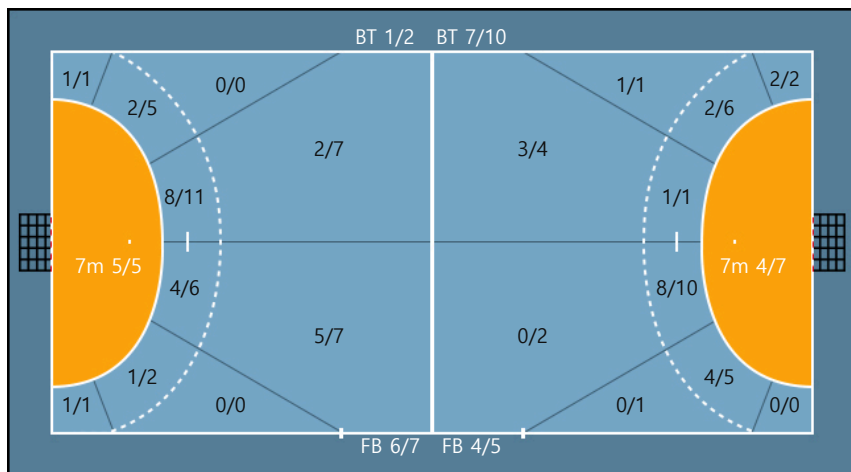

[신한 SOL Pay 23-24 핸드볼 H리그(일반부)]

Shot Distribution

2024. 03. 16 16:10 삼척시민체육관

Referees :

Technical officer : 장면호 / 김국환
MVP : 29. 유소정(SK슈가글라이더즈)

서울시청

25

10 : 15
15 : 14

29

SK슈가글라이더즈

SK슈가글라이더즈

Players

Goals / Shots

7. 김수정		
0/0	1/1	1/1
0/0	0/0	0/0
0/0	2/3	1/1

9. 신다빈		
0/0	0/0	0/0
0/0	0/0	0/0
0/0	0/0	0/0

12. 이민지		
0/0	0/0	0/0
0/0	0/0	0/0
0/0	0/0	0/0

15. 최수민		
0/0	0/0	0/0
0/0	0/0	0/0
0/0	0/0	1/1

16. 장서연		
0/0	0/0	0/0
0/0	0/0	0/0
0/0	0/0	0/0

Missed: 1

18. 황인선		
0/0	0/0	0/0
0/0	0/0	0/0
0/0	0/0	0/0

19. 강은혜		
0/1	2/3	0/0
0/0	0/0	1/1
0/0	0/0	1/1

20. 김하경		
1/1	0/1	0/0
1/1	0/0	0/0
0/0	1/1	0/0

21. 심해인		
0/0	0/0	0/0
0/0	0/0	0/0
0/0	0/0	0/0

22. 배은비		
0/0	0/0	0/0
0/0	0/0	0/0
0/0	0/0	0/0

Post: 1

Missed: 1

23. 송지은		
0/0	0/0	1/1
0/0	0/0	0/1
0/0	0/0	0/2

24. 강경민		
1/1	0/0	0/0
1/1	0/0	0/0
1/1	2/2	2/2

25. 박수정		
0/0	0/0	0/0
0/0	0/0	0/0
1/1	0/0	0/0

27. 김의진		
0/0	0/0	0/0
0/0	0/0	0/0
0/0	0/0	0/0

28. 김지민		
0/0	0/0	0/0
0/0	0/0	0/0
0/0	0/0	0/0

Missed: 1 Post: 1 Blocked:

1

29. 유소정		
3/3	1/1	2/4
1/1	0/0	0/0
0/0	0/0	0/0

Post: 2 Blocked: 1

Team

Goals / Shots

Team		
5/6	4/6	4/6
3/3	0/0	1/2
2/2	5/6	5/7

Missed: 3 Post: 4 Blocked: 2

Offense

Defense

Goalkeepers

Goals / Shots

12. 이민지		
1/2	0/1	6/7
0/0	0/0	2/3
4/5	7/9	3/5

16. 장서연		
0/0	0/0	0/0
0/0	0/0	0/0
2/2	0/0	0/0

2Min	2 Minute Suspensions	AS	Assists	BS	Block Shots	BT	Breakthroughs	RB	Rebound
DR	Disqualification with report	RC	Red cards	FB	Fast Breaks	G/S	Goals/Shots	BD	Blocked
S/S	Saves/Shots	YC	Yellow cards	ST	Steals	TF	Technical Faults	%	Efficiency