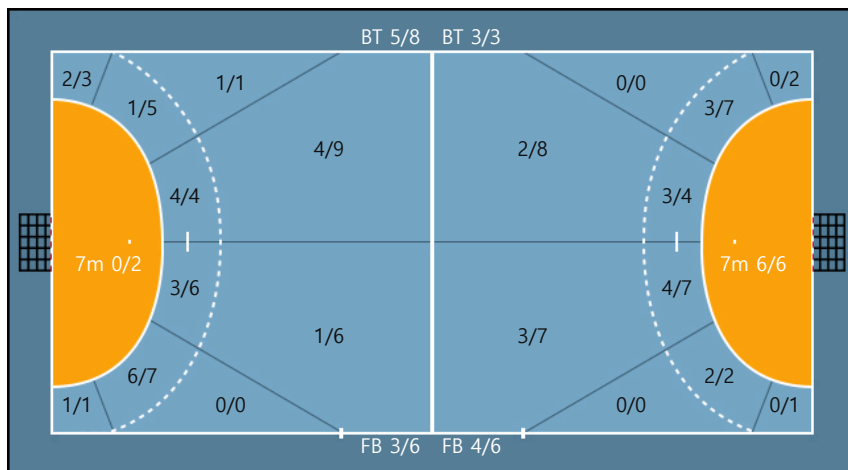

Offense

Defense

Goalkeepers

Goals / Shots

1. 최민정		
1/1	0/0	0/0
0/0	0/0	0/0
0/0	0/0	0/0

16. 이가은		
5/7	0/1	2/3
1/1	0/0	2/4
4/5	2/4	5/8

2Min	2 Minute Suspensions	AS	Assists	BS	Block Shots	BT	Breakthroughs	RB	Rebound
DR	Disqualification with report	RC	Red cards	FB	Fast Breaks	G/S	Goals/Shots	BD	Blocked
S/S	Saves/Shots	YC	Yellow cards	ST	Steals	TF	Technical Faults	%	Efficiency