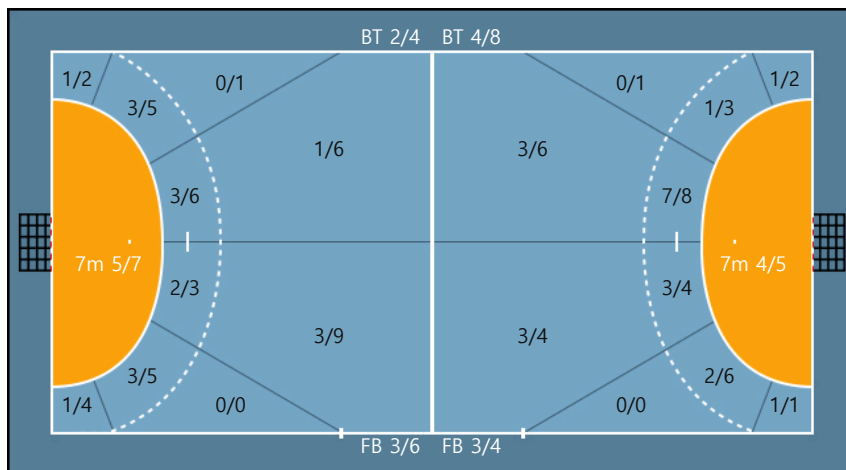

[신한 SOL Pay 23-24 핸드볼 H리그(일반부)]

Shot Distribution

2024. 03. 09 20:00 삼척시민체육관

Referees :

Technical officer : 남은영 / 장면호

MVP : 1. 오사라(경남개발공사)

경남개발공사

25

11 : 11
14 : 11

22

광주도시공사

광주도시공사

Players

Goals / Shots

2. 방민서		
0/0	0/0	0/0
0/0	0/0	0/0
0/0	0/0	0/0

8. 이한솔		
0/0	0/0	0/0
0/0	0/1	0/0
0/0	0/0	0/0

9. 서아루		
2/2	0/0	1/1
0/0	0/0	0/3
0/0	0/1	2/2

10. 원선희		
0/0	0/0	0/0
0/0	0/0	0/0
0/0	0/0	0/0

13. 정현희		
1/1	0/0	0/0
0/1	0/0	0/0
0/0	1/1	1/2

Missed: 1

17. 김서진		
0/0	0/0	0/0
0/0	0/0	0/0
0/0	0/0	0/0

19. 김금정		
0/0	0/0	2/2
0/2	0/1	0/0
2/3	0/1	0/0

Post: 1

20. 시미즈아이카		
0/0	0/0	0/0
0/0	0/0	0/1
0/0	0/0	0/1

21. 김금순		
0/0	0/0	0/0
1/1	0/0	0/0
1/1	0/0	0/0

22. 김수민		
0/0	0/0	0/0
0/0	0/1	1/2
1/1	0/0	0/0

Post: 1

24. 박지호		
0/0	0/0	0/0
0/0	0/0	0/0
0/0	0/0	0/0

29. 김지현		
3/5	0/0	1/1
0/0	0/0	0/0
0/1	2/2	0/0

Missed: 1 Post: 3

37. 유정원		
0/0	0/0	0/0
0/0	0/0	0/0
0/0	0/0	0/0

88. 박조은		
0/0	0/0	0/0
0/0	0/0	0/0
0/0	0/0	0/0

Team

Goals / Shots

Team		
6/8	0/0	4/4
1/4	0/3	1/6
4/6	3/5	3/5

Missed: 2 Post: 5 Blocked: 0

Offense

Defense

Goalkeepers

Goals / Shots

37. 유정원		
1/1	0/0	1/1
0/0	0/0	0/1
0/0	0/0	1/1

88. 박조은		
2/3	1/2	7/7
0/2	0/3	3/5
3/3	1/1	5/6

2Min	2 Minute Suspensions	AS	Assists	BS	Block Shots	BT	Breakthroughs	RB	Rebound
DR	Disqualification with report	RC	Red cards	FB	Fast Breaks	G/S	Goals/Shots	BD	Blocked
S/S	Saves/Shots	YC	Yellow cards	ST	Steals	TF	Technical Faults	%	Efficiency