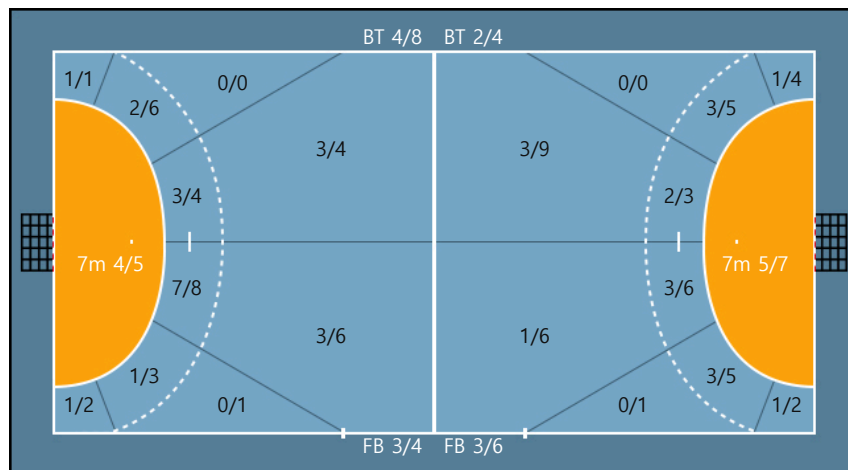

[신한 SOL Pay 23-24 핸드볼 H리그(일반부)]

Shot Distribution

2024. 03. 09 20:00 삼척시민체육관

Referees :

Technical officer : 남은영 / 장면호

MVP : 1. 오사라(경남개발공사)

경남개발공사

25

11 : 11
14 : 11

22

광주도시공사

경남개발공사

Players

Goals / Shots

1. 오사라		
0/0	0/0	0/0
0/0	0/0	0/0
0/0	0/0	0/0

2. 정예영		
0/0	0/0	1/1
0/0	0/0	0/0
0/0	0/0	0/0

11. 김연우		
0/0	0/1	2/2
0/0	0/0	0/0
0/0	0/0	1/2

12. 김채현		
0/0	0/0	0/0
0/0	0/0	0/0
0/0	0/0	0/0

13. 이연경		
1/1	0/0	3/3
0/1	0/1	0/0
2/2	0/0	4/4

Missed: 2

Missed: 1

18. 배민희		
0/0	0/0	0/0
0/0	0/1	2/2
0/0	0/0	0/0

19. 김다민		
0/0	0/0	0/0
0/0	0/0	0/0
0/0	0/0	0/0

21. 유혜정		
0/1	0/0	0/0
0/0	0/0	1/2
1/1	0/0	0/0

23. 허유진		
0/0	0/0	0/0
0/0	0/0	0/0
0/0	0/0	0/0

24. 김소라		
1/1	1/1	1/1
0/0	0/0	0/0
0/0	0/0	0/0

29. 김이슬		
0/0	0/0	0/0
0/0	0/0	0/0
0/0	1/1	0/0

31. 최지혜		
1/1	0/0	1/1
0/1	0/1	0/2
0/0	0/0	1/1

32. 김세진		
0/0	0/0	0/0
0/0	0/0	0/0
0/0	0/0	0/0

33. 이연승		
0/0	0/0	0/0
0/0	0/0	0/0
0/0	0/0	0/0

Post: 1 Blocked: 1

Team

Goals / Shots

Team		
3/4	1/2	8/8
0/2	0/3	3/6
3/3	1/1	6/7

Missed: 3 Post: 1 Blocked: 1

Offense

Defense

Goalkeepers

Goals / Shots

1. 오사라		
5/7	0/0	4/4
0/3	0/3	1/6
3/4	3/5	2/4

12. 김채현		
1/1	0/0	0/0
1/1	0/0	0/0
1/2	0/0	1/1

2Min	2 Minute Suspensions	AS	Assists	BS	Block Shots	BT	Breakthroughs	RB	Rebound
DR	Disqualification with report	RC	Red cards	FB	Fast Breaks	G/S	Goals/Shots	BD	Blocked
S/S	Saves/Shots	YC	Yellow cards	ST	Steals	TF	Technical Faults	%	Efficiency