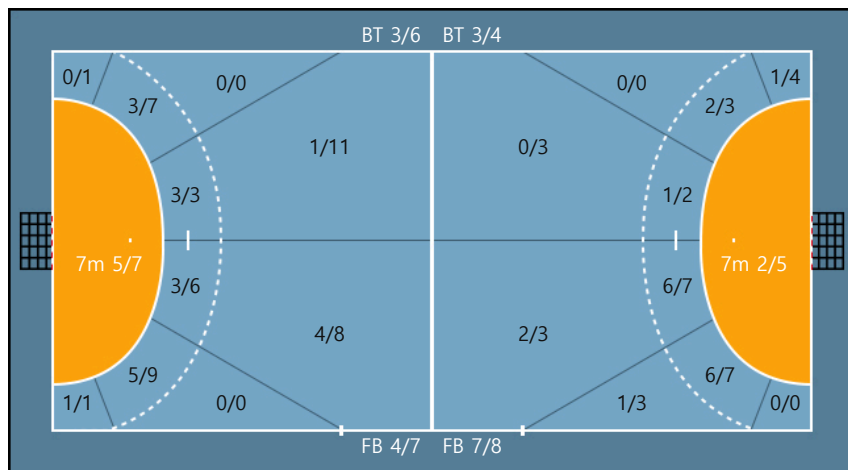

[신한 SOL Pay 23-24 핸드볼 H리그(일반부)]

Shot Distribution

2024. 03. 03 18:00 인천남동체육관

Referees :

Technical officer : 장래관 / 김국환

MVP : 13. 이연경(경남개발공사)

경남개발공사

25

11 : 11
14 : 10

21

삼척시청

경남개발공사

Players

Goals / Shots

1. 오사라		
0/0	0/0	0/0
0/0	0/0	0/1
0/0	0/0	0/0

2. 정예영		
0/0	0/0	0/1
0/0	0/0	0/0
0/0	0/0	0/0

11. 김연우		
0/0	0/0	0/0
0/0	0/0	0/0
0/1	0/0	0/1

12. 김채현		
0/0	0/0	0/0
0/0	0/0	0/0
0/0	0/0	0/0

13. 이연경		
3/3	0/0	1/3
0/0	0/1	0/2
2/2	0/0	4/4

Missed: 1 Post: 1 Blocked:

1

18. 배민희		
0/0	0/0	0/0
0/1	0/0	0/1
0/0	0/0	0/0

19. 김다민		
0/0	0/0	0/0
0/0	0/0	0/0
0/0	0/0	0/0

21. 유혜정		
0/1	0/0	1/1
0/0	0/0	0/0
0/0	0/0	2/3

23. 허유진		
0/0	0/0	0/0
0/0	0/0	0/2
1/1	1/1	1/2

Missed: 1

24. 김소라		
1/1	1/1	1/2
0/0	0/0	0/0
2/2	0/0	0/0

Post: 1

29. 김이슬		
0/0	0/0	0/0
0/0	0/0	0/1
0/0	0/0	0/0

31. 최지혜		
0/0	0/1	0/0
0/0	0/1	0/0
2/3	1/2	1/2

Post: 1

32. 김세진		
0/0	0/0	0/0
0/0	0/0	0/0
0/0	0/0	0/0

33. 이연승		
0/0	0/0	0/0
0/0	0/0	0/0
0/0	0/0	0/0

Team

Goals / Shots

Team		
4/5	1/2	3/7
0/1	0/2	0/7
7/9	2/3	8/12

Missed: 2 Post: 3 Blocked: 1

Offense

Defense

Goalkeepers

Goals / Shots

1. 오사라		
4/6	0/2	3/3
0/2	0/0	3/7
6/10	2/2	2/2

12. 김채현		
1/1	0/0	0/0
0/0	0/0	0/0
0/0	0/0	0/0

2Min	2 Minute Suspensions	AS	Assists	BS	Block Shots	BT	Breakthroughs	RB	Rebound
DR	Disqualification with report	RC	Red cards	FB	Fast Breaks	G/S	Goals/Shots	BD	Blocked
S/S	Saves/Shots	YC	Yellow cards	ST	Steals	TF	Technical Faults	%	Efficiency