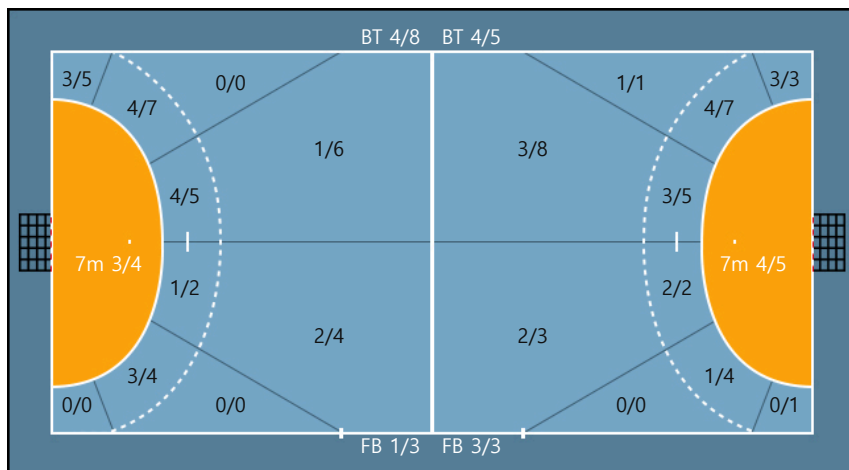

[신한 SOL Pay 23-24 핸드볼 H리그(일반부)]

Shot Distribution

2024. 03. 02 13:00 인천남동체육관

Referees :

Technical officer : 장래관 / 김국환

MVP : 29. 김지현(광주도시공사)

광주도시공사

23

11 : 11
12 : 10

21

부산시설공단

부산시설공단

Players

Goals / Shots

7. 신진미		
0/0	0/0	1/1
0/0	0/0	0/1
2/2	0/0	1/2

Post: 1

9. 정가희		
1/1	0/0	0/0
0/0	0/0	0/0
0/0	1/1	0/0

10. 송해리		
0/0	0/0	0/0
0/0	0/0	0/0
0/0	0/0	0/0

14. 황수미		
0/0	0/0	0/0
0/0	0/0	0/0
0/0	0/0	0/0

18. 문수현		
0/0	0/0	0/0
0/0	0/0	0/0
0/0	0/1	0/0

Blocked: 1

19. 김다영		
0/0	0/0	0/0
0/0	0/0	0/1
1/2	0/0	3/3

Blocked: 2

39. 이해원		
0/0	0/1	0/0
0/0	0/0	1/2
1/1	1/1	2/2

Missed: 1

74. 이주현		
0/0	0/0	0/0
0/0	0/0	0/0
0/0	0/0	0/0

77. 박시연		
0/0	0/0	0/0
0/0	0/0	0/0
0/0	0/0	0/0

86. 김수연		
0/0	0/0	0/0
0/0	0/0	0/0
0/0	0/0	0/0

88. 최유나		
0/0	0/0	0/0
0/0	0/0	0/0
0/0	0/0	0/0

91. 이지우		
0/0	0/0	0/0
0/0	0/0	0/0
0/0	0/0	0/0

96. 코스타조아나		
2/2	1/1	0/1
0/0	0/0	0/1
1/1	1/1	0/0

Post: 2

99. 몰토바알리나		
1/2	0/0	0/0
0/0	0/0	0/1
0/0	0/0	0/1

Team

Goals / Shots

Team		
4/5	1/2	1/2
0/0	0/0	1/6
5/6	3/4	6/8

Missed: 1 Post: 3 Blocked: 3

Offense

Defense

Goalkeepers

Goals / Shots

86. 김수연		
1/2	0/1	3/3
1/2	0/0	1/2
5/5	0/0	2/2

88. 최유나		
2/3	0/0	3/3
1/2	0/0	0/2
1/2	1/1	2/2

2Min	2 Minute Suspensions	AS	Assists	BS	Block Shots	BT	Breakthroughs	RB	Rebound
DR	Disqualification with report	RC	Red cards	FB	Fast Breaks	G/S	Goals/Shots	BD	Blocked
S/S	Saves/Shots	YC	Yellow cards	ST	Steals	TF	Technical Faults	%	Efficiency