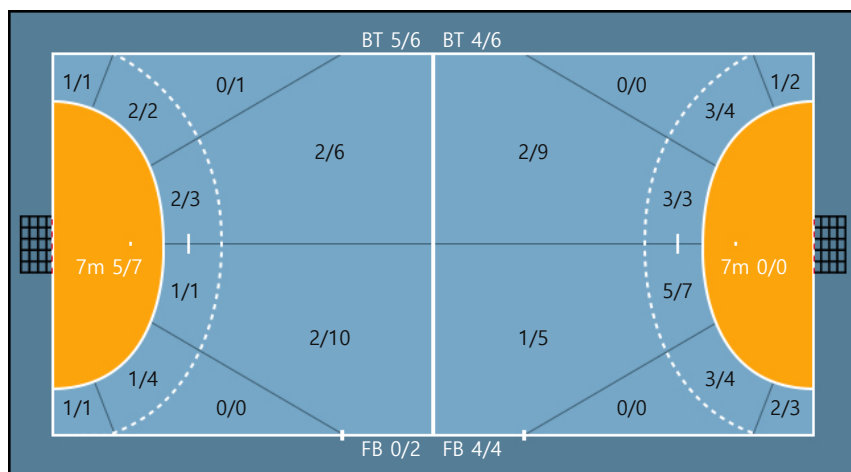

Goals / Shots

88. 박조은		
2/3	2/3	3/4
1/1	0/0	0/2
5/6	1/1	6/7

2Min	2 Minute Suspensions	AS	Assists	BS	Block Shots	BT	Breakthroughs	RB	Rebound
DR	Disqualification with report	RC	Red cards	FB	Fast Breaks	G/S	Goals/Shots	BD	Blocked
S/S	Saves/Shots	YC	Yellow cards	ST	Steals	TF	Technical Faults	%	Efficiency