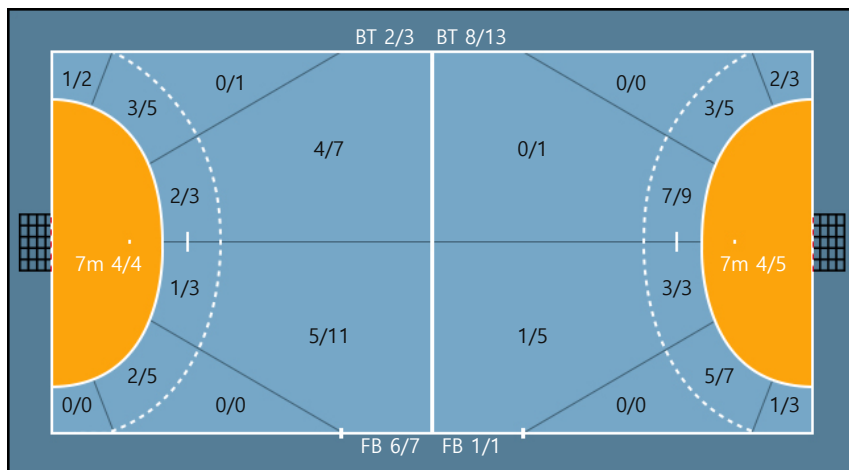

[신한 SOL Pay 23-24 핸드볼 H리그(일반부)]

Shot Distribution

2024. 02. 24 13:00 인천남동체육관

Referees :

Technical officer : 김국환 / 김영진

MVP : -

부산시설공단

23

14 : 12
9 : 14

26

서울시청

부산시설공단

Players

Goals / Shots

7. 신진미		
0/0	1/1	1/1
0/0	0/0	0/0
0/1	0/0	1/1

Post: 1

9. 정가희		
0/1	1/1	1/1
0/0	0/0	0/0
0/0	0/0	0/0

Missed: 1

10. 송해리		
0/1	0/0	0/0
0/0	0/0	0/0
0/0	0/0	0/0

Post: 1

14. 황수미		
0/0	0/0	0/0
0/0	0/0	0/0
0/0	0/0	0/0

18. 문수현		
0/0	0/0	0/0
0/0	0/0	0/0
0/0	0/0	0/0

19. 김다영		
0/0	0/0	3/4
0/1	0/0	1/1
0/2	0/0	0/0

Post: 1 Blocked: 2

39. 이해원		
2/3	0/1	0/0
1/1	0/0	0/0
1/1	1/1	0/0

Post: 1

74. 이주현		
0/0	0/0	0/0
0/0	0/0	0/0
0/0	0/0	0/0

77. 박시연		
0/0	0/0	0/0
0/0	0/0	0/0
0/0	0/0	0/0

86. 김수연		
0/0	0/0	0/0
0/0	0/0	0/0
1/1	0/0	0/0

88. 최유나		
0/0	0/0	0/0
0/0	0/0	0/0
0/0	0/0	0/0

91. 이지우		
0/0	0/0	0/0
0/0	0/0	0/0
0/0	0/0	0/0

96. 코스타조아나		
0/1	0/0	0/0
0/0	0/0	0/0
1/1	0/1	3/4

Missed: 2

99. 몰토바알리나		
1/1	1/1	0/0
0/0	0/0	0/0
1/1	0/0	1/1

Team

Goals / Shots

Team		
3/7	3/4	5/6
1/2	0/0	1/1
4/7	1/2	5/6

Missed: 3 Post: 4 Blocked: 2

Offense

Defense

Goalkeepers

Goals / Shots

86. 김수연		
1/3	0/2	1/3
0/0	0/0	5/6
7/9	1/2	7/8

88. 최유나		
0/0	0/0	1/1
0/0	0/0	1/1
1/1	0/0	1/1

2Min	2 Minute Suspensions	AS	Assists	BS	Block Shots	BT	Breakthroughs	RB	Rebound
DR	Disqualification with report	RC	Red cards	FB	Fast Breaks	G/S	Goals/Shots	BD	Blocked
S/S	Saves/Shots	YC	Yellow cards	ST	Steals	TF	Technical Faults	%	Efficiency