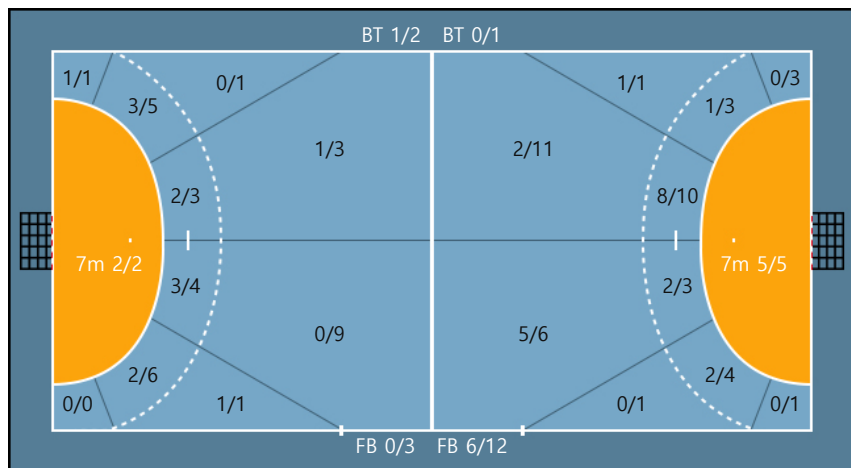

[신한 SOL Pay 23-24 핸드볼 H리그(일반부)]

Shot Distribution

2024. 02. 18 16:00 SK핸드볼경기장

Referees :

Technical officer : 남은영 / 장면호
MVP : 24. 강경민(SK슈가글라이더즈)

SK슈가글라이더즈   **26**   11 : 7   **15**   **광주도시공사**
광주도시공사

Players

Goals / Shots

2. 방민서		
0/0	0/0	0/0
0/0	0/0	0/0
0/0	0/0	0/0

8. 이한솔		
0/0	0/0	0/0
0/0	0/0	0/1
0/0	0/0	0/0

9. 서아루		
0/0	0/0	1/1
0/0	0/0	0/0
0/0	0/0	0/0

10. 원선희		
1/1	1/1	0/0
0/0	0/0	0/0
1/1	0/0	1/1

13. 정현희		
0/2	0/0	0/0
0/0	0/0	0/0
1/1	0/0	1/1

Post: 1 Blocked: 2

17. 김서진		
0/0	0/0	1/1
0/0	0/0	0/0
0/0	0/1	0/0

19. 김금정		
1/1	0/0	0/1
0/0	0/0	0/0
0/0	0/0	1/1

20. 시미즈아이카		
0/0	0/0	0/0
0/0	0/0	0/0
0/0	0/0	0/0

21. 김금순		
0/0	0/0	0/0
0/0	0/0	0/0
0/0	0/0	0/0

22. 김수민		
0/0	2/2	0/0
0/0	0/0	0/0
0/0	0/0	0/0

Missed: 2 Post: 1 Blocked:

1

24. 박지호		
0/0	0/0	0/0
0/0	0/0	0/0
0/0	0/0	0/0

29. 김지현		
3/5	0/0	0/1
0/0	0/0	0/0
0/2	0/0	0/0

Missed: 3 Post: 3 Blocked:

1

37. 유정원		
0/0	0/0	0/0
0/0	0/0	0/0
0/0	0/0	0/0

88. 박조은		
0/0	0/0	0/0
0/0	0/0	0/0
0/0	0/0	0/0

Team

Goals / Shots

Team		
5/9	3/3	2/4
0/0	0/0	0/1
2/4	0/1	3/3

Missed: 5 Post: 5 Blocked: 4

Offense

Defense

Goalkeepers

Goals / Shots

37. 유정원		
1/1	0/1	0/0
0/1	0/0	2/2
2/2	0/0	1/1

88. 박조은		
4/6	1/2	3/6
2/4	0/2	0/4
5/8	1/1	4/5