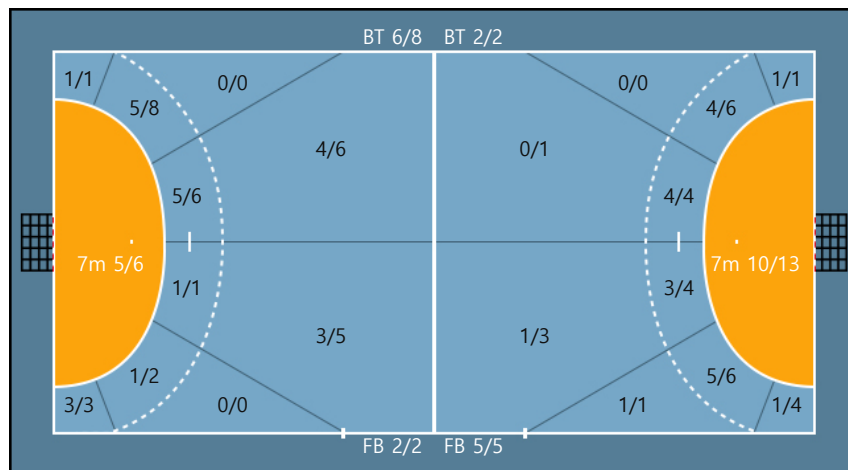

[신한 SOL Pay 23-24 핸드볼 H리그(일반부)]

Shot Distribution

2024. 02. 17 17:00 SK핸드볼경기장

Referees :

Technical officer : 장래관 / 김영진

MVP : 31. 최지혜(경남개발공사)

서울시청 28 11 : 14 30 경남개발공사

서울시청

Players

Goals / Shots

2. 송지영		
0/0	0/0	0/0
0/0	0/0	1/1
0/0	0/0	2/2

7. 조은빈		
0/0	0/0	0/0
0/0	0/0	1/1
0/0	0/0	1/2

11. 박수정		
0/0	0/0	0/0
0/0	0/0	0/0
0/0	0/0	0/0

12. 정진희		
0/0	0/0	0/0
0/0	0/0	0/0
0/0	0/0	0/0

16. 나혜린		
0/0	0/0	0/0
0/0	0/0	0/0
0/0	0/0	0/0

Post: 1 Blocked: 1

20. 이규희		
0/0	0/0	0/0
0/0	0/0	0/0
0/0	0/0	1/1

23. 우빛나		
2/3	0/0	2/2
0/0	0/0	2/2
2/2	0/0	6/8

24. 권한나		
1/2	0/0	1/1
0/0	0/0	0/1
3/3	0/1	0/0

27. 오예나		
0/0	0/0	0/0
0/0	0/0	0/0
0/0	0/0	0/0

28. 안혜인		
0/0	0/0	0/0
0/0	0/0	0/0
0/0	0/0	0/0

Missed: 1 Blocked: 4

Blocked: 2

29. 윤예진		
0/0	0/0	0/0
0/0	0/0	0/0
0/0	1/1	2/3

33. 최현주		
0/0	0/0	0/0
0/0	0/0	0/0
0/0	0/0	0/0

88. 조아람		
0/0	0/0	0/0
0/0	0/0	0/0
0/0	0/0	0/0

Team

Goals / Shots

Team		
3/5	0/0	3/3
0/0	0/0	4/5
5/5	1/2	12/16

Missed: 1 Post: 1 Blocked: 7

Offense

Defense

Goalkeepers

Goals / Shots

12. 정진희		
4/5	3/6	5/5
2/2	0/0	1/2
8/9	0/0	5/6

16. 나혜린		
0/0	0/0	0/0
0/0	0/0	1/1
0/0	0/0	1/2

2Min	2 Minute Suspensions	AS	Assists	BS	Block Shots	BT	Breakthroughs	RB	Rebound
DR	Disqualification with report	RC	Red cards	FB	Fast Breaks	G/S	Goals/Shots	BD	Blocked
S/S	Saves/Shots	YC	Yellow cards	ST	Steals	TF	Technical Faults	%	Efficiency