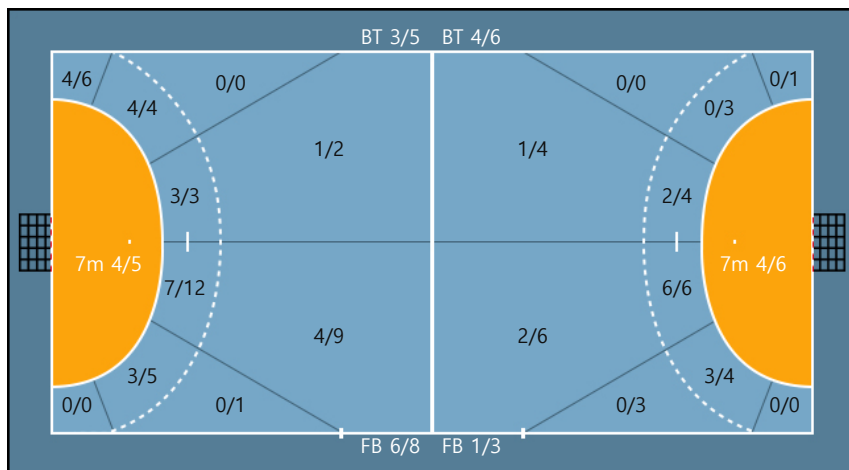

Team		
5/7	3/4	5/5
2/2	0/0	1/3
7/9	0/2	7/7

Missed: 2 Post: 6 Blocked: 0

Offense

Defense

Goalkeepers

Goals / Shots

1. 최민정		
0/0	0/0	0/1
0/0	0/0	0/2
1/1	0/0	1/1

16. 이가은		
4/5	1/1	1/4
1/1	0/0	0/0
4/5	1/3	4/5