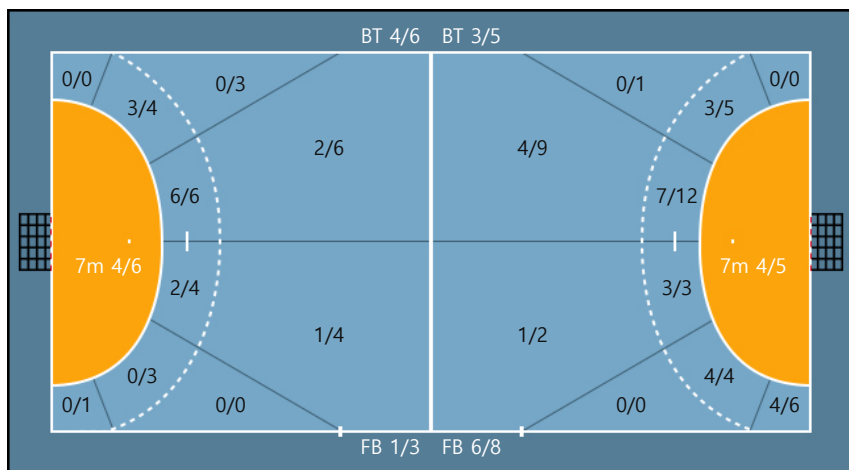

[신한 SOL Pay 23-24 핸드볼 H리그(일반부)]

Shot Distribution

2024. 02. 16 20:00 SK핸드볼경기장

Referees :

Technical officer : 남은영 / 김영진

MVP : 10. 임서영(인천광역시청)

대구광역시청

18

9 : 16

9 : 14

30

인천광역시청

대구광역시청

Players

Goals / Shots

2. 정연우		
0/0	0/0	0/1
0/0	0/0	0/0
0/0	0/0	0/0

3. 함지선		
1/1	0/0	0/0
0/0	0/0	0/0
0/0	0/0	1/1

7. 이원정		
1/1	0/0	0/0
0/0	0/0	0/0
1/1	0/1	2/2

9. 최경빈		
0/0	0/0	0/0
0/0	0/0	0/0
0/0	0/0	0/0

12. 이현정		
0/0	0/0	0/0
0/0	0/0	0/0
0/0	0/0	0/0

Post: 1 Blocked: 1

19. 허수림		
0/0	0/0	0/0
0/0	0/0	0/0
0/0	1/1	0/0

20. 황은진		
0/0	0/0	0/0
1/1	0/0	0/0
1/1	0/0	1/1

25. 이예운		
0/0	0/0	0/0
0/0	0/0	0/0
0/0	0/0	1/1

27. 김민진		
0/0	0/0	0/0
0/0	0/0	0/0
0/0	0/0	0/0

29. 노희경		
0/0	1/1	0/0
0/0	0/0	0/1
0/0	0/1	0/0

Post: 1 Blocked: 1

31. 지은혜		
2/3	0/0	1/4
0/0	0/0	0/1
3/4	0/0	0/1

56. 강은지		
0/0	0/0	0/0
0/0	0/0	0/0
0/0	0/0	0/0

Missed: 2 Post: 1 Blocked:

1

Team

Goals / Shots

Team		
4/5	1/1	1/5
1/1	0/0	0/2
5/6	1/3	5/6

Missed: 2 Post: 6 Blocked: 3

Offense

Defense

Goalkeepers

Goals / Shots

56. 강은지		
5/7	3/4	5/5
2/2	0/0	1/3
7/9	0/2	7/7

2Min	2 Minute Suspensions	AS	Assists	BS	Block Shots	BT	Breakthroughs	RB	Rebound
DR	Disqualification with report	RC	Red cards	FB	Fast Breaks	G/S	Goals/Shots	BD	Blocked
S/S	Saves/Shots	YC	Yellow cards	ST	Steals	TF	Technical Faults	%	Efficiency