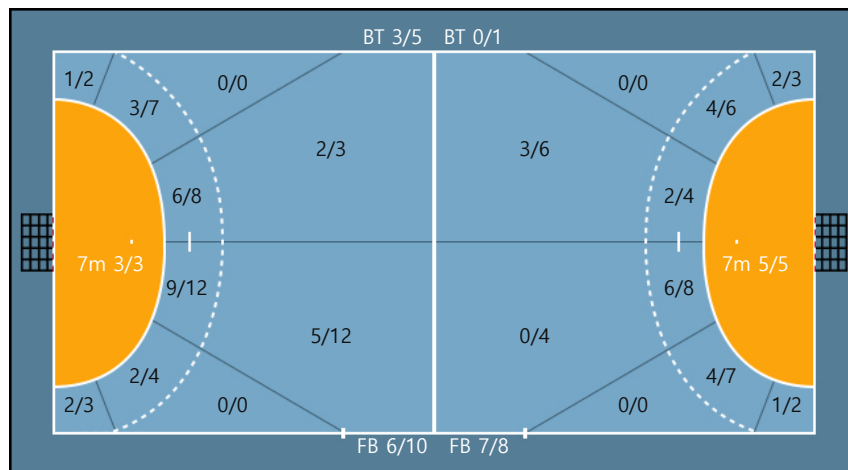

[신한 SOL Pay 23-24 핸드볼 H리그(일반부)]

Shot Distribution

2024. 02. 10 17:00 SK핸드볼경기장

Referees : 정진영 / 박현진
Technical officer : 오용기 / 김국환
MVP : 29. 윤예진(서울시청)

서울시청

33

14 : 13
19 : 14

27

삼척시청

서울시청

Players

Goals / Shots

2. 송지영		
0/0	0/0	1/1
0/0	0/0	0/0
0/1	0/0	0/1

7. 조은빈		
0/1	0/0	0/0
0/1	0/0	0/0
0/0	0/0	0/1

11. 박수정		
0/0	0/0	0/0
0/0	0/0	0/0
0/0	0/1	0/0

12. 정진희		
0/0	0/0	0/0
0/0	0/0	0/0
0/0	0/0	0/0

16. 나혜린		
0/0	0/0	0/0
0/0	0/0	0/0
0/0	0/0	0/0

17. 조수연		
0/1	0/0	0/0
1/1	0/0	1/1
1/1	0/0	0/0

20. 이규희		
0/0	1/1	0/0
0/0	0/0	0/0
1/1	1/1	0/0

23. 우빛나		
1/1	0/1	1/2
0/0	0/0	2/5
0/0	0/0	3/4

24. 권한나		
0/0	1/1	2/2
0/0	0/0	0/0
4/4	1/1	0/0

27. 오예나		
0/0	0/0	0/1
0/0	0/0	0/0
0/0	0/0	0/0

Post: 1 Blocked: 1

Post: 1

28. 안혜인		
0/0	0/0	0/0
0/0	0/0	0/0
0/0	0/0	0/0

29. 윤예진		
3/3	0/0	3/4
0/1	0/0	0/0
1/1	1/1	0/0

33. 최현주		
0/0	0/0	0/0
0/0	0/0	0/0
0/0	0/0	0/0

88. 조아람		
0/0	0/0	0/0
0/0	0/0	0/2
1/1	0/0	2/2

Post: 1

Team

Goals / Shots

Team		
4/6	2/3	7/10
1/3	0/0	3/8
8/9	3/4	5/8

Missed: 0 Post: 3 Blocked: 1

Offense

Defense

Goalkeepers

Goals / Shots

12. 정진희		
5/6	0/0	3/4
1/4	0/0	3/5
7/7	2/3	6/9

2Min	2 Minute Suspensions	AS	Assists	BS	Block Shots	BT	Breakthroughs	RB	Rebound
DR	Disqualification with report	RC	Red cards	FB	Fast Breaks	G/S	Goals/Shots	BD	Blocked
S/S	Saves/Shots	YC	Yellow cards	ST	Steals	TF	Technical Faults	%	Efficiency