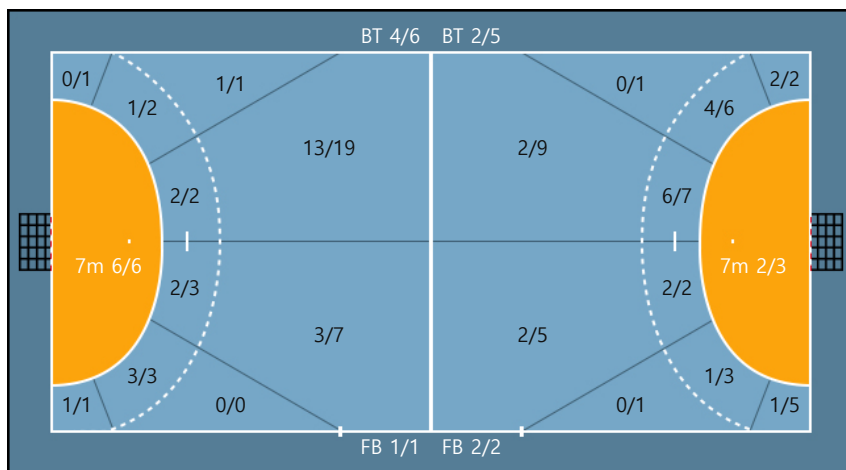

[신한 SOL Pay 23-24 핸드볼 H리그(일반부)]

Shot Distribution

2024. 02. 10 13:00 SK핸드볼경기장

Referees :

Technical officer : 남은영 / 오용기

MVP : 19. 김다영(부산시설공단)

인천광역시청

22

13 : 17
9 : 15

32

부산시설공단

부산시설공단

Players

Goals / Shots

7. 신진미		
0/0	0/0	0/0
0/0	0/0	0/0
0/0	0/0	1/1

Post: 1

9. 정가희		
2/2	0/0	0/0
0/0	0/0	0/0
1/1	1/1	1/1

10. 송해리		
0/0	0/0	0/0
0/0	0/0	0/0
0/0	0/0	0/0

14. 황수미		
0/0	0/0	0/0
0/0	0/0	0/0
0/0	0/0	0/0

18. 문수현		
0/0	0/0	0/0
0/0	0/0	0/0
0/0	0/0	0/0

19. 김다영		
0/0	0/0	3/4
0/0	0/0	2/2
5/5	0/1	0/1

39. 이해원		
0/0	0/0	1/1
0/2	0/0	1/1
0/0	0/0	1/1

74. 이주현		
0/0	0/0	0/0
0/0	0/0	0/0
0/0	0/0	0/0

77. 박시연		
0/0	0/0	0/0
0/0	0/0	0/0
0/0	0/0	0/0

86. 김수연		
0/0	0/0	0/0
0/0	0/0	0/0
0/0	0/0	0/0

Post: 1 Blocked: 1

88. 최유나		
0/0	0/0	0/0
0/0	0/0	0/0
0/0	0/0	0/0

91. 이지우		
0/0	0/0	0/0
0/0	0/0	0/0
0/0	0/0	0/0

96. 코스타조아나		
2/3	0/0	3/3
0/0	0/1	0/0
1/1	0/0	2/2

99. 몰토바알리나		
2/2	0/0	0/0
0/1	0/0	0/0
1/1	0/0	2/2

Missed: 1 Post: 2 Blocked:

1

Team

Goals / Shots

Team		
6/7	0/0	7/8
0/3	0/1	3/3
8/8	1/2	7/8

Missed: 1 Post: 4 Blocked: 2

Offense

Defense

Goalkeepers

Goals / Shots

86. 김수연		
4/6	0/0	2/3
1/3	0/0	0/1
8/8	2/3	3/6

88. 최유나		
0/0	0/0	0/0
0/0	0/0	0/0
0/2	0/0	2/3

2Min	2 Minute Suspensions	AS	Assists	BS	Block Shots	BT	Breakthroughs	RB	Rebound
DR	Disqualification with report	RC	Red cards	FB	Fast Breaks	G/S	Goals/Shots	BD	Blocked
S/S	Saves/Shots	YC	Yellow cards	ST	Steals	TF	Technical Faults	%	Efficiency