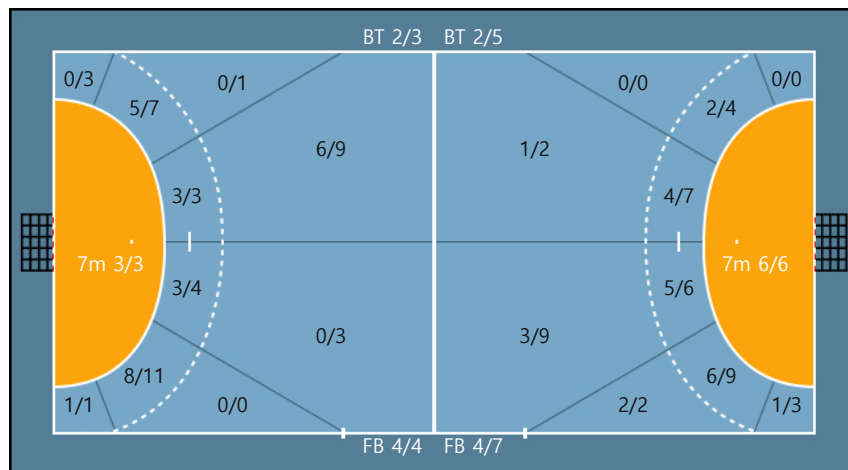

[신한 SOL Pay 23-24 핸드볼 H리그(일반부)]

Shot Distribution

2024. 02. 09 16:00 SK핸드볼경기장

Referees :

Technical officer : 장래관 / 이향걸
MVP : 24. 강경민(SK슈가글라이더즈)

SK슈가글라이더즈   **30**   14 : 16   **30**   **경남개발공사**
경남개발공사

Players

Goals / Shots

1. 오사라 0/0 1/1 0/0 0/0 0/0 0/0 0/0 0/0 0/0	2. 정예영 0/0 0/0 0/0 0/0 0/1 0/0 0/0 0/0 0/0	11. 김연우 0/0 0/0 0/0 1/1 0/0 0/0 0/0 0/0 0/0	12. 김채현 0/0 0/0 0/0 0/0 0/0 0/0 0/0 0/0 0/0	13. 이연경 1/1 0/0 2/2 0/1 0/0 2/4 0/0 0/0 3/4 Missed: 1 Post: 1
18. 배민희 0/0 0/0 0/0 0/0 0/0 0/0 0/0 0/0 0/0	19. 김다민 0/0 0/0 0/0 0/0 0/0 0/0 0/0 0/0 0/0	21. 유혜정 0/0 0/0 1/1 0/0 0/0 0/0 1/1 0/0 0/0	23. 허유진 2/2 0/0 1/1 1/1 0/0 0/1 1/1 2/2 1/2	24. 김소라 0/0 1/1 0/0 0/0 0/0 0/0 1/1 0/0 0/0
29. 김이슬 0/0 2/2 0/0 0/0 0/0 0/1 0/0 0/0 0/0 Missed: 1	31. 최지혜 0/0 2/2 1/1 0/1 0/0 1/3 0/1 0/1 1/1 Blocked: 1	32. 김세진 0/0 0/0 0/0 0/0 0/0 0/0 1/1 0/0 0/0	33. 이연승 0/0 0/0 0/0 0/0 0/0 0/0 0/0 0/0 0/0	

Team

Goals / Shots

Team		
3/3	6/6	5/5
2/4	0/1	3/9
4/5	2/3	5/7

Missed: 2   Post: 1   Blocked: 1

Offense

Defense

Goalkeepers

Goals / Shots

1. 오사라		
8/13	2/2	4/5
2/6	0/0	4/5
6/7	1/2	3/3

2Min	2 Minute Suspensions	AS	Assists	BS	Block Shots	BT	Breakthroughs	RB	Rebound
DR	Disqualification with report	RC	Red cards	FB	Fast Breaks	G/S	Goals/Shots	BD	Blocked
S/S	Saves/Shots	YC	Yellow cards	ST	Steals	TF	Technical Faults	%	Efficiency