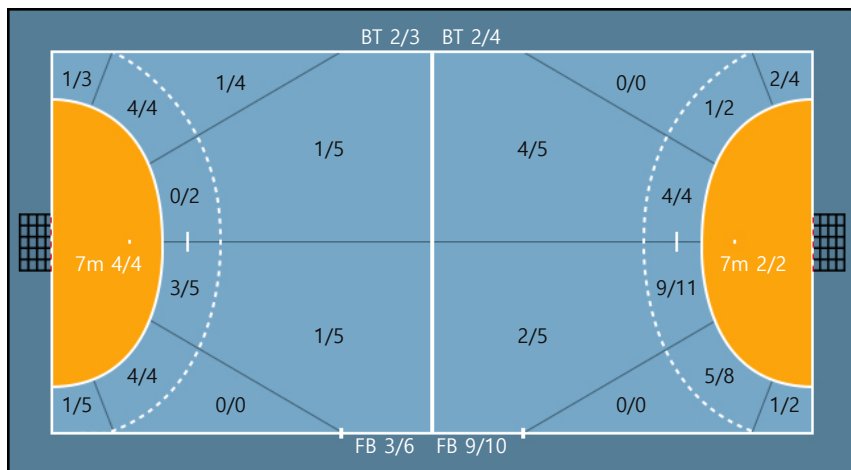

[신한 SOL Pay 23-24 핸드볼 H리그(일반부)]

Shot Distribution

2024. 02. 04 16:00 SK핸드볼경기장

Referees : 박현진 / 정진영
Technical officer : 김국환 / 장면호
MVP : 23. 김민서(삼척시청)

대구광역시청

20

10 : 10
10 : 20

30

삼척시청

대구광역시청

Players

Goals / Shots

2. 정연우		
0/0	0/0	0/0
0/0	0/0	0/0
0/0	0/0	0/0

3. 함지선		
1/1	0/0	0/0
0/0	0/0	0/1
0/0	1/1	1/2

7. 이원정		
1/1	0/0	0/1
0/0	0/0	0/2
1/1	1/1	0/0

9. 최경빈		
0/0	0/0	0/0
0/0	0/0	0/0
0/0	0/0	0/0

12. 이현정		
0/0	0/0	0/0
0/0	0/0	0/0
0/0	0/0	0/0

17. 박지원		
0/0	0/0	0/0
0/0	0/0	2/2
0/0	0/0	0/0

19. 허수림		
0/0	0/0	0/0
0/0	0/0	0/2
1/1	1/1	0/0

20. 황은진		
0/1	0/0	0/0
0/0	0/0	0/1
0/0	0/1	1/1

25. 이예윤		
0/0	0/0	0/0
0/0	0/0	0/0
0/0	0/0	0/0

27. 김민진		
0/0	0/0	0/0
0/0	0/0	0/0
0/0	0/0	0/0

Blocked: 1

Post: 1

29. 노희경		
0/1	0/0	2/2
0/1	0/0	0/2
0/0	0/0	1/1

31. 지은혜		
0/0	0/0	0/2
0/0	0/0	0/0
6/7	0/0	0/2

56. 강은지		
0/0	0/0	0/0
0/0	0/0	0/0
0/0	0/0	0/0

Blocked: 1

Post: 1 Blocked: 3

Team

Goals / Shots

Team		
2/4	0/0	2/5
0/1	0/0	2/10
8/9	3/4	3/6

Missed: 0 Post: 2 Blocked: 5

Offense

Defense

Goalkeepers

Goals / Shots

12. 이현정		
1/1	0/0	1/1
0/0	0/0	1/1
0/0	0/0	1/1

56. 강은지		
5/8	4/4	5/5
2/2	0/0	2/4
3/4	2/3	3/4

2Min	2 Minute Suspensions	AS	Assists	BS	Block Shots	BT	Breakthroughs	RB	Rebound
DR	Disqualification with report	RC	Red cards	FB	Fast Breaks	G/S	Goals/Shots	BD	Blocked
S/S	Saves/Shots	YC	Yellow cards	ST	Steals	TF	Technical Faults	%	Efficiency