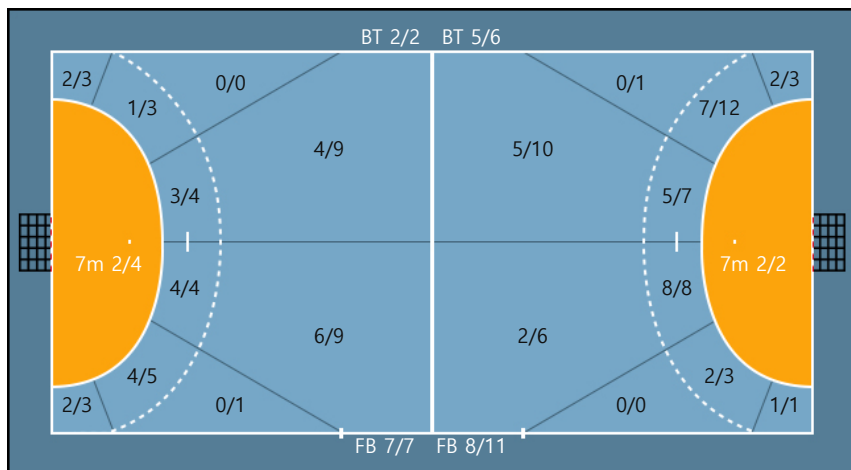

[신한 SOL Pay 23-24 핸드볼 H리그(일반부)]

Shot Distribution

2024. 02. 03 17:00 SK핸드볼경기장

Referees : 박현진 / 권진수

Technical officer : 장래관 / 김영진

MVP : 29. 윤예진(서울시청)

서울시청   34   20 : 18   28   광주도시공사

광주도시공사

Players

Goals / Shots

2. 방민서		
0/0	0/0	0/0
0/0	0/0	0/0
0/0	0/0	0/0

8. 이한솔		
0/0	0/0	0/0
0/0	0/0	0/0
0/0	0/0	0/0

9. 서아루		
2/2	0/0	2/2
0/0	0/0	0/1
1/1	0/0	1/1

10. 원선필		
0/0	0/0	0/0
1/1	0/0	0/0
1/1	0/0	0/0

13. 정현희		
1/1	0/0	0/0
0/0	0/1	0/0
1/1	0/0	1/2

Missed: 2

Post: 2

17. 김서진		
0/0	0/0	1/1
0/0	0/0	0/0
0/0	0/0	0/0

19. 김금정		
0/0	0/0	2/2
0/1	0/0	0/0
2/2	0/0	0/0

20. 시미즈아이카		
0/0	0/0	0/0
0/0	0/0	0/0
0/0	0/0	0/0

21. 김금순		
0/0	0/0	0/0
0/0	0/0	0/0
0/0	0/0	0/0

22. 김수민		
0/0	0/0	0/0
1/1	0/0	0/0
1/1	0/0	1/2

Missed: 1 Blocked: 2

Post: 1

24. 박지호		
0/0	0/0	0/0
0/0	0/0	0/0
0/0	0/0	0/0

29. 김지현		
2/4	1/1	3/3
0/0	0/0	0/0
0/2	0/0	3/3

37. 유정원		
0/0	0/0	0/0
0/0	0/0	0/0
0/0	0/0	0/0

88. 박조은		
0/0	0/0	0/0
0/0	0/0	0/0
0/0	0/0	0/0

Missed: 2 Blocked: 1

Team

Goals / Shots

Team		
5/7	1/1	8/8
2/3	0/1	0/1
6/8	0/0	6/8

Missed: 5 Post: 3 Blocked: 3

Offense

Defense

Goalkeepers

Goals / Shots

37. 유정원		
0/0	0/0	0/0
0/0	0/0	0/0
1/1	0/0	1/1

88. 박조은		
5/6	2/4	2/4
0/3	0/0	4/6
13/14	4/4	2/5

2Min	2 Minute Suspensions	AS	Assists	BS	Block Shots	BT	Breakthroughs	RB	Rebound
DR	Disqualification with report	RC	Red cards	FB	Fast Breaks	G/S	Goals/Shots	BD	Blocked
S/S	Saves/Shots	YC	Yellow cards	ST	Steals	TF	Technical Faults	%	Efficiency