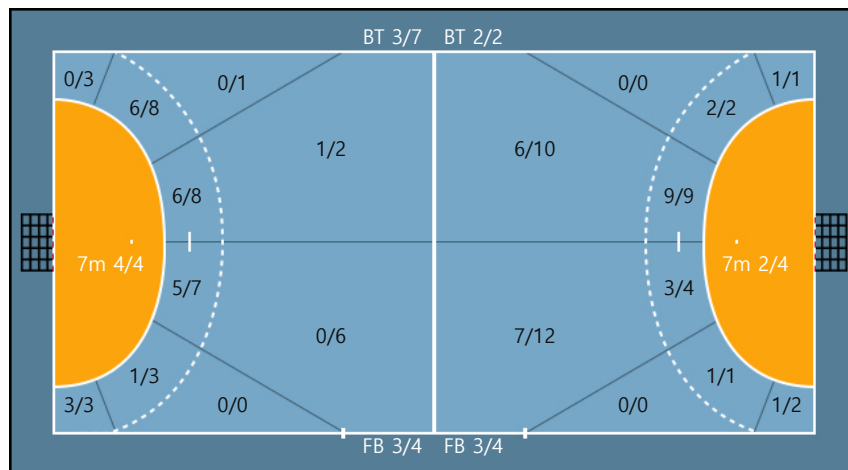

Team

Goals / Shots

Team	1	2	3
SK	5/8	1/2	3/6
INC	1/2	0/0	2/2
Total	4/5	2/2	8/12

Missed: 1 Post: 5 Blocked: 5

Offense

Defense

Goalkeepers

Goals / Shots