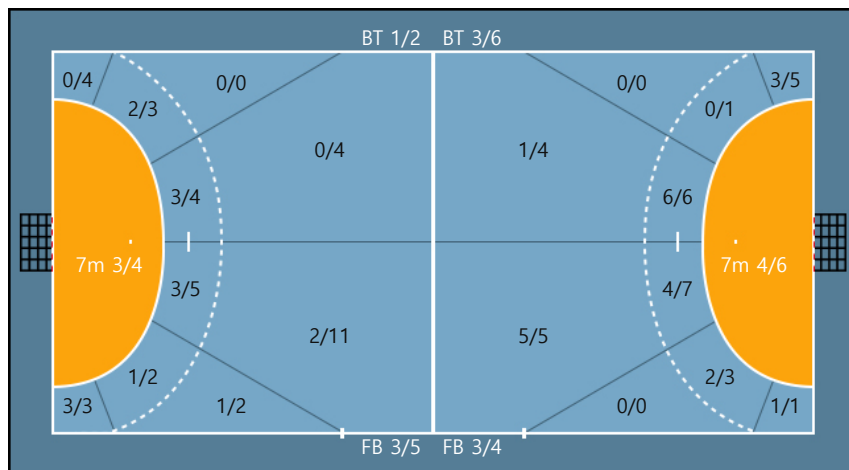

Team

Goals / Shots

Team			
	4/6	0/1	1/3
	1/7	0/1	2/3
	3/5	3/3	4/5

Missed: 5 Post: 3 Blocked: 6

Offense

Defense

Goalkeepers

Goals / Shots