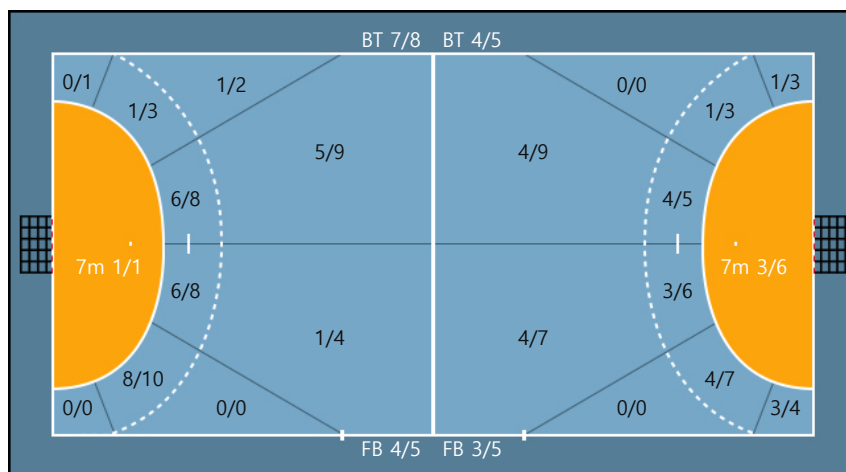

33. 이연송		
0/0	0/0	0/0
0/0	0/0	0/0
0/0	0/0	0/0

**Team**

**Goals / Shots**

Team		
5/6	2/3	4/5
0/2	0/1	4/6
8/8	1/2	5/6

Missed: 2 Post: 5 Blocked: 1

**Offense**

**Defense**

**Goalkeepers**