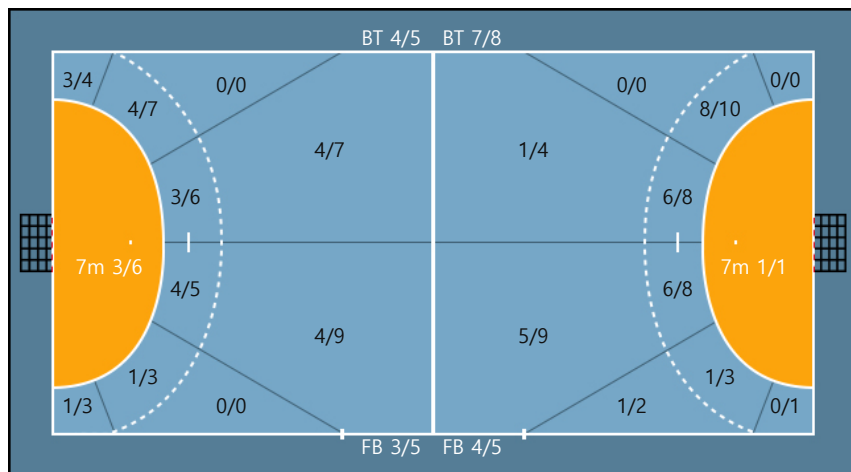

[신한 SOL Pay 23-24 핸드볼 H리그(일반부)]

Shot Distribution

2024. 01. 27 14:00 부산기장체육관

Referees : 권진수 / 김도용
Technical officer : 장면호 / 김영진
MVP : 13. 이연경(경남개발공사)

인천광역시청

27

13 : 15
14 : 14

29

경남개발공사

인천광역시청

Players

Goals / Shots

1. 최민정		
0/0	0/0	0/0
0/0	0/0	0/0
0/0	0/0	0/0

7. 신은주		
0/0	0/1	0/0
0/2	0/0	0/0
0/0	0/0	1/1

10. 임서영		
0/0	0/1	2/2
1/1	0/0	1/2
0/0	0/0	1/2

13. 한미슬		
0/0	0/0	1/1
0/0	0/0	0/0
0/0	1/1	1/1

16. 이가은		
0/0	0/0	0/0
0/0	0/0	0/0
0/0	0/0	0/0

Missed: 1 Post: 1

Post: 1 Blocked: 1

17. 김설희		
1/1	0/0	1/1
0/1	0/0	0/0
0/0	0/1	0/0

22. 강주빈		
2/2	0/0	1/1
2/2	0/0	0/0
0/2	0/2	1/1

23. 차서연		
4/5	0/0	1/1
0/0	0/0	0/0
0/0	0/0	0/0

24. 이효진		
0/0	0/0	0/0
0/1	0/0	0/0
2/2	0/0	0/0

27. 강은서		
0/0	0/1	0/0
2/3	0/0	0/0
0/0	1/2	0/0

Missed: 1

Missed: 1 Post: 1 Blocked:

1

28. 김주현		
0/0	0/0	0/0
0/0	0/0	0/0
0/0	0/0	0/0

29. 신다래		
0/0	0/0	0/0
0/0	0/0	0/0
0/0	0/0	0/0

33. 신현진		
0/0	0/0	0/0
0/0	0/0	0/0
0/0	0/0	0/0

Team

Goals / Shots

Team		
7/8	0/3	6/6
5/10	0/0	1/2
2/4	2/6	4/5

Missed: 3 Post: 3 Blocked: 2

Offense

Defense

Goalkeepers

Goals / Shots

1. 최민정		
2/2	0/1	1/1
0/0	0/0	1/1
1/1	0/0	1/1

16. 이가은		
3/4	2/2	3/4
0/2	0/1	3/5
7/7	1/2	4/5

2Min	2 Minute Suspensions	AS	Assists	BS	Block Shots	BT	Breakthroughs	RB	Rebound
DR	Disqualification with report	RC	Red cards	FB	Fast Breaks	G/S	Goals/Shots	BD	Blocked
S/S	Saves/Shots	YC	Yellow cards	ST	Steals	TF	Technical Faults	%	Efficiency