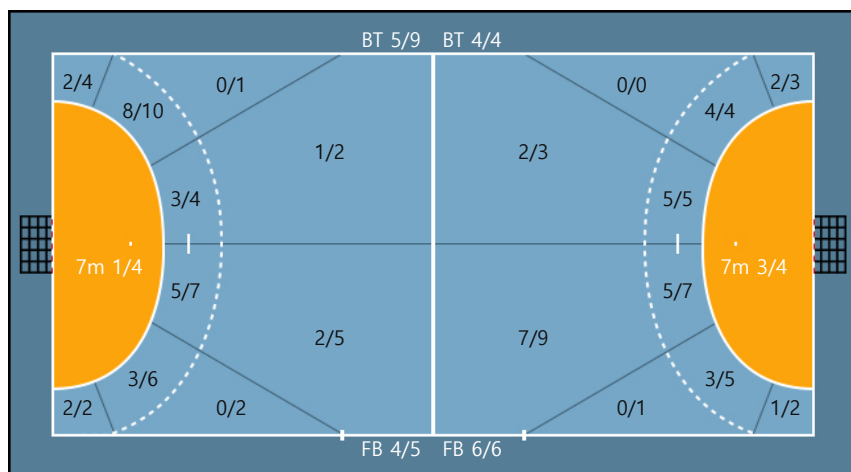

Team

Goals / Shots

Team		
3/3	1/3	3/3
0/6	0/0	3/4
7/9	3/3	7/8

Missed: 3 Post: 5 Blocked: 4

Offense

Defense

Goalkeepers

Goals / Shots