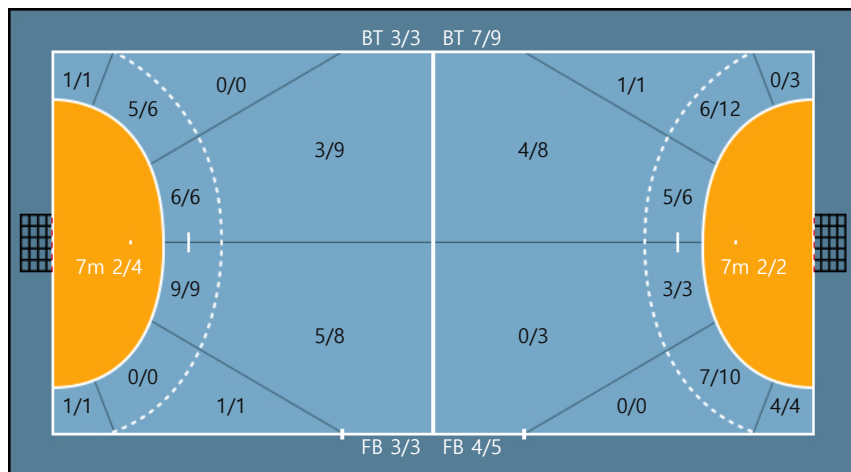

[신한 SOL Pay 23-24 핸드볼 H리그(일반부)]

Shot Distribution

2024. 01. 26 18:00 부산기장체육관

Referees : 권진수 / 김도용
Technical officer : 오용기 / 이향걸
MVP : 24. 강경민(SK슈가글라이더즈)

서울시청

32

15 : 15
17 : 18

33

SK슈가글라이더즈

SK슈가글라이더즈

Players

Goals / Shots

7. 김수정		
0/0	0/0	0/0
1/1	0/0	0/0
2/2	0/0	1/1

9. 신다빈		
0/0	0/0	0/0
0/0	0/0	0/0
0/0	0/0	0/0

12. 이민지		
0/0	0/0	0/0
0/0	0/0	0/0
0/0	0/0	0/0

15. 최수민		
0/0	0/0	0/0
0/0	0/0	0/0
0/0	0/0	0/0

16. 장서연		
0/0	0/0	0/0
0/0	0/0	0/0
0/0	0/0	0/0

17. 이현주		
0/0	0/0	0/0
0/0	0/0	0/0
0/0	0/0	1/1

18. 황인선		
0/0	0/0	0/0
0/0	0/0	0/0
0/0	0/0	0/0

19. 강은혜		
0/0	1/1	1/1
1/1	0/0	0/0
2/2	0/0	0/0

20. 김하경		
0/0	1/1	0/0
0/0	0/0	1/1
0/0	1/1	0/0

21. 심해인		
0/0	0/0	0/0
0/0	0/0	0/0
0/0	0/0	0/0

23. 송지은		
1/1	0/0	1/1
0/0	0/0	0/0
0/0	1/1	0/1

24. 강경민		
4/4	0/0	2/3
1/1	0/0	2/2
1/2	1/1	1/1

25. 박수정		
0/0	0/0	0/0
0/0	0/0	0/0
0/0	0/0	0/0

27. 김의진		
0/0	0/0	0/0
0/0	0/0	0/0
0/0	0/0	0/0

28. 김지민		
0/0	0/0	0/0
0/0	0/0	0/0
0/0	0/0	0/0

Missed: 2

Missed: 1 Post: 2 Blocked:

1

29. 유소정		
1/2	0/0	2/2
0/0	0/0	2/2
0/0	0/1	0/1

Post: 1

Team

Goals / Shots

Team		
6/7	2/2	6/7
3/3	0/0	5/5
5/6	3/4	3/5

Missed: 3 Post: 3 Blocked: 1

Offense

Defense

Goalkeepers

Goals / Shots

12. 이민지		
6/8	2/4	6/6
1/1	0/0	5/8
2/5	2/3	8/9

2Min	2 Minute Suspensions	AS	Assists	BS	Block Shots	BT	Breakthroughs	RB	Rebound
DR	Disqualification with report	RC	Red cards	FB	Fast Breaks	G/S	Goals/Shots	BD	Blocked
S/S	Saves/Shots	YC	Yellow cards	ST	Steals	TF	Technical Faults	%	Efficiency