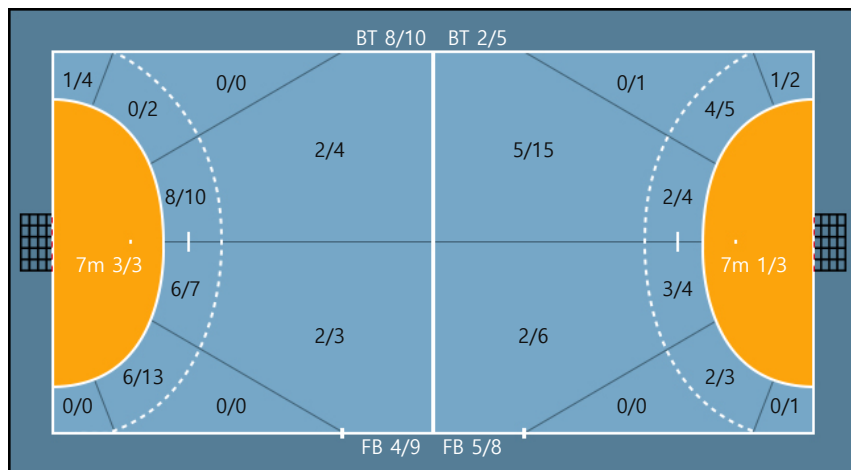

Team

Goals / Shots

Team		
7/9	2/6	3/4
0/0	0/0	1/3
4/4	2/3	9/10

Missed: 2 Post: 5 Blocked: 0

Offense

Defense

Goalkeepers

Goals / Shots