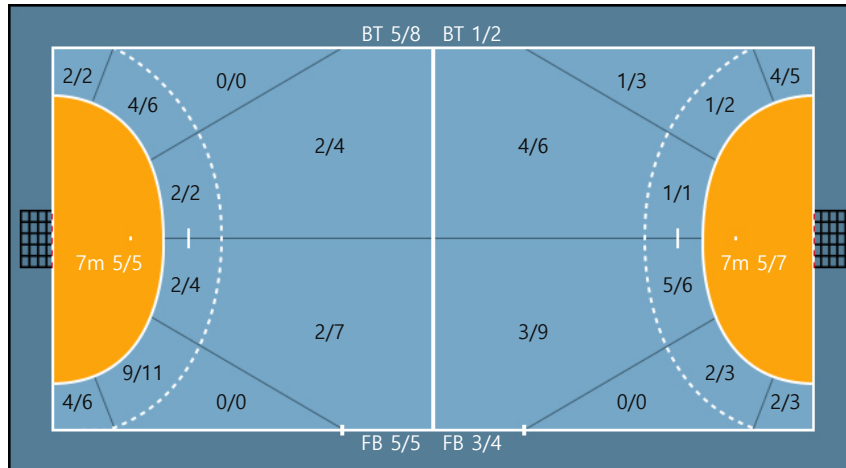

Team

Goals / Shots

Team		
5/8	0/1	6/6
1/3	0/1	4/6
6/6	6/6	5/7

Missed: 2 Post: 2 Blocked: 3

Offense

Defense

Goalkeepers

Goals / Shots