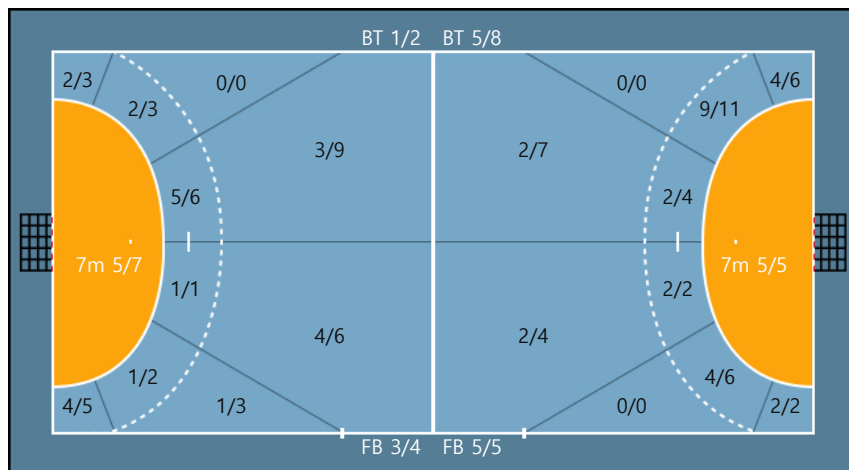

[신한 SOL Pay 23-24 핸드볼 H리그(일반부)]

Shot Distribution

2024. 01. 24 20:00 부산기장체육관

Referees : 박현진 / 김도용
Technical officer : 오용기 / 이향걸
MVP : 23. 우빛나(서울시청)

대구광역시청

28

14 : 15
14 : 18

33

서울시청

대구광역시청

Players

Goals / Shots

2. 정연우		
0/0	0/0	0/0
0/0	0/0	0/0
0/0	1/1	0/1

Post: 1

3. 함지선		
0/0	0/0	0/0
1/1	0/0	1/2
2/2	1/3	0/0

7. 이원정		
0/0	0/0	1/2
0/0	0/0	0/0
0/0	1/1	3/3

Post: 1

9. 최경빈		
0/0	0/0	0/0
0/0	0/0	0/0
1/1	0/0	1/1

Missed: 2

12. 이현정		
0/0	0/0	0/0
0/0	0/0	0/0
0/0	0/0	0/0

17. 박지원		
0/0	0/0	0/0
0/0	0/0	0/0
0/0	0/0	0/0

19. 허수림		
0/0	0/0	0/0
0/0	0/0	0/0
1/1	0/0	0/0

20. 황은진		
0/0	0/0	0/0
0/0	0/0	0/0
0/0	0/0	0/0

22. 김희진		
0/0	0/0	1/2
0/0	0/1	0/0
1/1	0/2	0/0

Missed: 2 Blocked: 1

25. 이예윤		
0/0	0/0	0/0
0/0	0/0	0/0
0/0	1/1	0/0

27. 김민진		
0/0	1/1	0/0
0/0	0/0	0/0
0/0	0/0	0/0

29. 노희경		
1/1	0/0	1/1
0/0	0/0	0/0
0/0	0/0	1/1

Post: 1

31. 지은혜		
1/1	0/0	0/0
0/0	0/1	0/0
2/2	1/1	3/3

Blocked: 1

56. 강은지		
0/0	0/0	0/0
0/0	0/0	0/0
0/0	0/0	0/0

Team

Goals / Shots

Team		
2/2	1/1	3/5
1/1	0/2	1/2
7/7	5/9	8/9

Missed: 4 Post: 3 Blocked: 2

Offense

Defense

Goalkeepers

Goals / Shots

56. 강은지		
5/8	0/1	6/6
1/3	0/1	4/6
6/6	6/6	5/7

2Min	2 Minute Suspensions	AS	Assists	BS	Block Shots	BT	Breakthroughs	RB	Rebound
DR	Disqualification with report	RC	Red cards	FB	Fast Breaks	G/S	Goals/Shots	BD	Blocked
S/S	Saves/Shots	YC	Yellow cards	ST	Steals	TF	Technical Faults	%	Efficiency