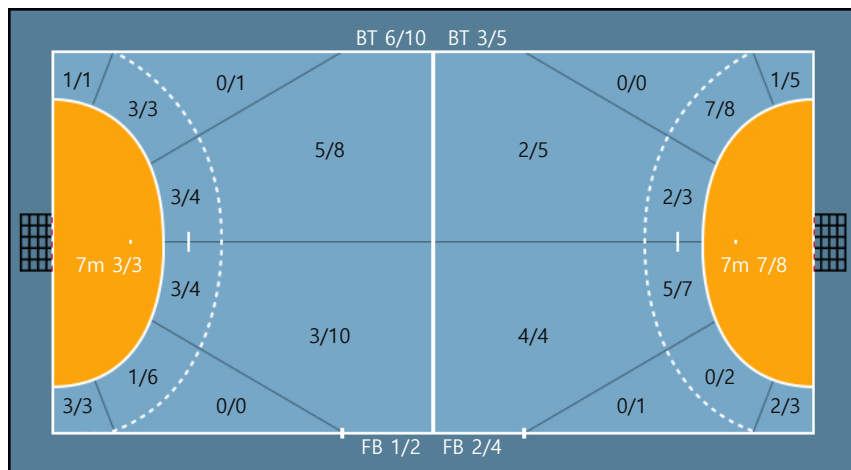

[신한 SOL Pay 23-24 핸드볼 H리그(일반부)]

Shot Distribution

2024. 01. 21 14:00 부산기장체육관

Referees : 이가을 / 박현진
Technical officer : 남은영 / 김국환
MVP : 23. 허유진(경남개발공사)

경남개발공사

30

13 : 15
17 : 11

26

서울시청

서울시청

Players

Goals / Shots

2. 송지영		
1/1	0/0	0/0
0/0	0/0	0/0
0/0	0/0	0/0

7. 조은빈		
0/0	0/0	0/0
0/1	0/0	0/0
1/1	0/0	1/1

11. 박수정		
0/0	0/0	0/0
0/0	0/0	0/0
0/0	0/0	0/0

12. 정진희		
0/0	0/0	0/0
0/0	0/0	0/0
0/0	0/0	0/0

16. 나혜린		
0/0	0/0	0/0
0/0	0/0	0/0
0/0	0/0	0/0

Missed: 1

17. 조수연		
0/0	0/0	0/0
1/1	0/0	0/0
0/0	0/0	0/0

20. 이규희		
0/0	0/0	0/0
0/0	0/0	0/0
0/0	0/0	0/0

23. 우빛나		
0/1	0/0	1/1
0/0	1/1	2/3
1/2	0/0	3/3

24. 권한나		
1/1	0/0	3/3
0/1	0/2	0/0
2/4	0/0	1/2

27. 오예나		
0/0	0/0	0/0
0/0	0/0	0/0
0/0	1/1	0/0

Missed: 1 Post: 1

Post: 1

Post: 1

28. 안혜인		
0/0	0/0	0/0
0/0	0/0	0/0
0/0	0/0	0/0

29. 윤예진		
0/0	0/0	0/0
0/0	0/0	0/1
2/2	1/1	1/1

33. 최현주		
0/0	0/0	0/0
0/0	0/0	0/0
0/0	0/0	0/0

88. 조아람		
1/1	0/0	1/1
0/1	0/0	0/0
0/0	0/0	0/0

Post: 1

Team

Goals / Shots

Team		
3/4	0/0	5/5
1/4	1/3	2/4
6/9	2/2	6/7

Missed: 2 Post: 4 Blocked: 0

Offense

Defense

Goalkeepers

Goals / Shots

12. 정진희		
3/4	1/2	4/5
2/2	0/0	4/6
7/7	2/5	7/10

2Min	2 Minute Suspensions	AS	Assists	BS	Block Shots	BT	Breakthroughs	RB	Rebound
DR	Disqualification with report	RC	Red cards	FB	Fast Breaks	G/S	Goals/Shots	BD	Blocked
S/S	Saves/Shots	YC	Yellow cards	ST	Steals	TF	Technical Faults	%	Efficiency