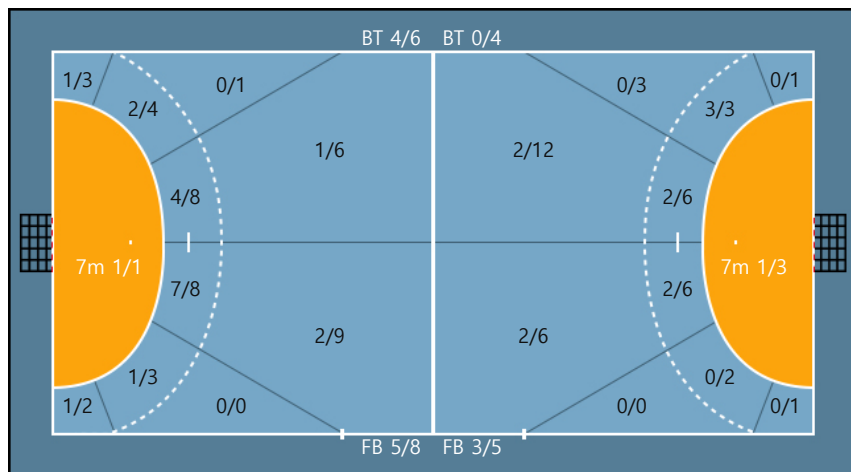

[신한 SOL Pay 23-24 핸드볼 H리그(일반부)]

Shot Distribution

2024. 01. 20 14:00 부산기장체육관

Referees : 박현진 / 권진수
Technical officer : 남은영 / 김국환
MVP : 12. 이민지(SK슈가글라이더즈)

광주도시공사   **12**   7 : 8   **21**   **SK슈가글라이더즈**
SK슈가글라이더즈

Players

Goals / Shots

5. 레이(이와부치이쿠미)		
0/0	0/1	0/0
0/0	0/0	0/0
0/0	0/0	0/0

7. 김수정		
0/0	1/1	0/0
0/1	0/0	0/0
0/0	1/1	0/0

9. 신다빈		
0/0	0/0	0/1
0/0	0/0	0/0
0/0	0/0	1/1

12. 이민지		
0/0	0/0	0/0
0/0	0/0	0/0
0/0	0/0	0/0

15. 최수민		
0/0	0/0	0/0
0/0	0/0	0/0
0/0	0/0	0/0

16. 장서연		
0/0	0/0	0/0
0/0	0/0	0/0
0/0	0/0	0/0

17. 이현주		
0/0	0/0	0/1
0/0	0/0	1/1
0/0	0/0	0/0

19. 강은혜		
0/1	0/0	0/0
0/0	0/0	0/0
2/2	2/2	2/2

20. 김하경		
0/1	0/0	0/0
0/1	0/0	0/0
1/3	0/0	1/1

21. 심해인		
0/0	0/0	0/0
0/0	0/0	0/0
0/0	0/0	0/0

Missed: 1

Post: 1

Post: 1

23. 송지은		
0/0	0/0	0/1
0/0	0/0	0/1
1/1	0/0	0/0

24. 강경민		
1/1	0/1	2/2
0/1	0/0	0/0
0/0	0/0	1/1

25. 박수정		
0/0	0/0	0/0
0/0	0/0	0/0
0/0	0/0	0/0

27. 김의진		
0/0	0/0	0/0
0/0	0/0	0/0
0/0	0/0	0/0

28. 김지민		
0/0	0/0	0/1
0/0	0/0	0/0
0/1	0/0	0/0

Missed: 1 Post: 1

29. 유소정		
1/2	0/0	2/2
1/2	0/0	0/0
0/1	0/0	0/1

Missed: 1

Team

Goals / Shots

Team		
2/5	1/3	4/8
1/5	0/0	1/2
4/8	3/3	5/6

Missed: 3 Post: 3 Blocked: 0

Offense

Defense

Goalkeepers

Goals / Shots

12. 이민지		
0/5	1/2	3/6
1/5	0/0	0/2
4/7	0/1	1/5

16. 장서연		
0/1	0/0	1/1
0/0	0/0	0/0
0/0	0/0	1/1

2Min	2 Minute Suspensions	AS	Assists	BS	Block Shots	BT	Breakthroughs	RB	Rebound
DR	Disqualification with report	RC	Red cards	FB	Fast Breaks	G/S	Goals/Shots	BD	Blocked
S/S	Saves/Shots	YC	Yellow cards	ST	Steals	TF	Technical Faults	%	Efficiency