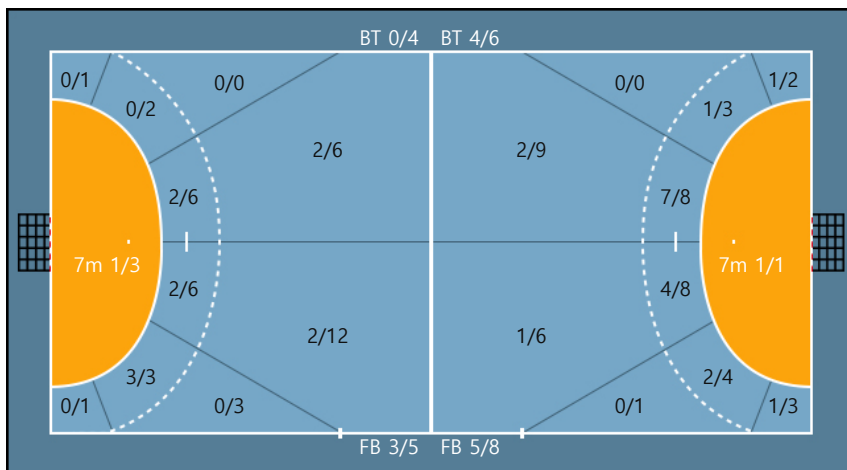

88. 박조은		
0/0	0/0	0/0
0/0	0/0	0/0
0/0	0/0	0/0

Team

Goals / Shots

Team		
0/6	1/2	4/7
1/5	0/0	0/2
4/7	0/1	2/6

Missed: 3 Post: 4 Blocked: 4

**Offense**

**Defense**

Goalkeepers