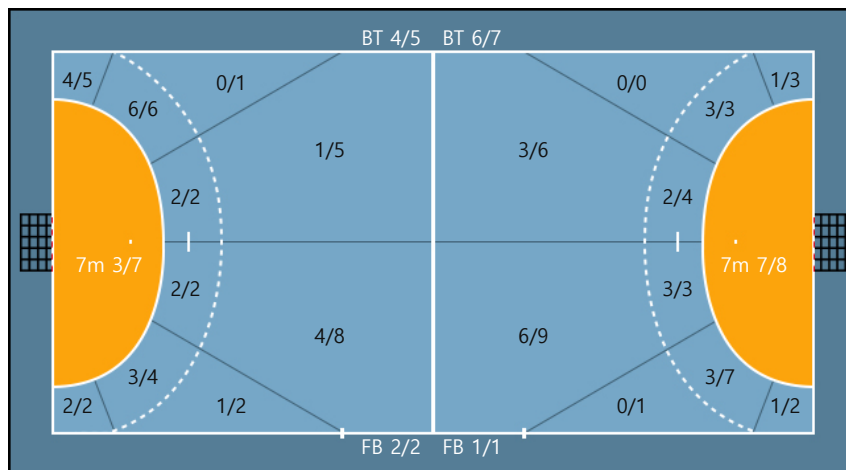

[신한 SOL Pay 23-24 핸드볼 H리그(일반부)]

Shot Distribution

2024. 01. 19 20:00 부산기장체육관

Referees : 박현진 / 이가을
Technical officer : 남은영 / 이향걸
MVP : 7. 조은빈(서울시청)

서울시청   30   14 : 18   28   인천광역시청

인천광역시청

Players

Goals / Shots

1. 최민정 0/0 0/0 0/0 0/0 0/0 0/0 0/0 0/0 0/0	7. 신은주 0/0 0/0 1/1 0/0 0/0 0/0 0/0 1/1 0/0	10. 임서영 0/0 0/0 0/0 1/1 0/0 1/1 1/1 1/1 2/2	13. 한미슬 0/0 0/0 0/0 0/0 0/0 0/0 0/0 0/0 0/0	16. 이가은 0/0 0/0 0/0 0/0 0/0 0/0 0/0 0/0 0/0
Missed: 1		Post: 1	Post: 1	
17. 김설희 0/0 1/1 1/1 0/0 0/0 1/1 0/0 0/0 0/0	18. 김한령 0/0 0/0 0/0 0/0 0/0 0/0 0/0 0/0 0/0	22. 강주빈 0/0 0/0 0/0 0/0 0/0 0/0 0/0 0/0 0/0	23. 차서연 2/2 1/1 1/2 0/0 0/0 0/0 1/1 0/0 1/1	24. 이효진 4/5 0/0 0/1 0/0 0/1 1/3 1/1 0/1 1/1
Missed: 1		Post: 1		Missed: 2 Post: 1
27. 강은서 0/0 1/1 1/1 1/1 0/0 0/0 0/1 0/0 0/0	28. 김주현 0/0 0/0 0/0 0/0 0/0 0/0 0/0 0/0 0/0	29. 신다래 0/0 0/0 0/0 0/0 0/0 0/0 0/0 0/0 0/0	33. 신현진 0/0 0/0 1/1 0/0 0/0 0/0 0/0 0/0 0/0	
Missed: 2				

Team

Goals / Shots

Team		
6/7	3/3	5/7
2/2	0/1	3/5
3/4	2/3	4/4

Missed: 5   Post: 3   Blocked: 0

Offense

Defense

Goalkeepers

Goals / Shots

1. 최민정		
0/0	0/0	0/0
0/0	0/0	0/0
1/1	0/0	0/0

16. 이가은		
4/4	1/5	4/4
2/2	0/0	1/4
4/5	1/3	12/14

2Min	2 Minute Suspensions	AS	Assists	BS	Block Shots	BT	Breakthroughs	RB	Rebound
DR	Disqualification with report	RC	Red cards	FB	Fast Breaks	G/S	Goals/Shots	BD	Blocked
S/S	Saves/Shots	YC	Yellow cards	ST	Steals	TF	Technical Faults	%	Efficiency