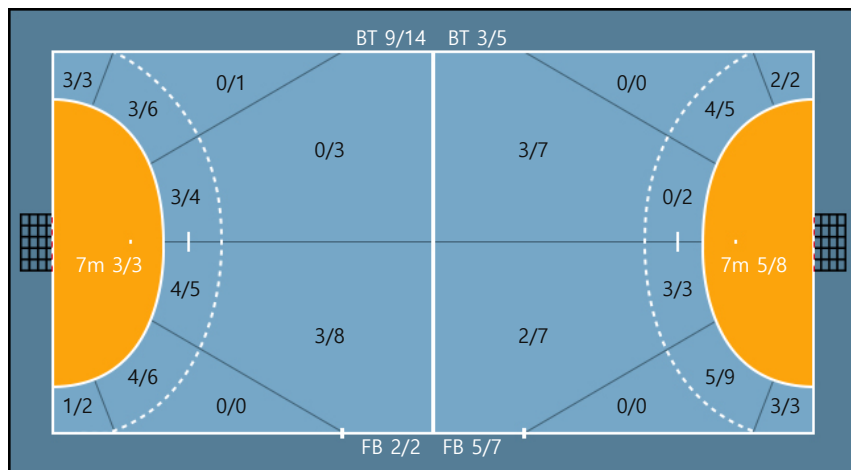

Missed: 3 Post: 4 Blocked: 1

Offense

Defense

Goalkeepers

Goals / Shots

86. 김수연		
1/1	2/2	6/9
1/3	0/1	3/6
8/9	2/3	4/9

2Min	2 Minute Suspensions	AS	Assists	BS	Block Shots	BT	Breakthroughs	RB	Rebound
DR	Disqualification with report	RC	Red cards	FB	Fast Breaks	G/S	Goals/Shots	BD	Blocked
S/S	Saves/Shots	YC	Yellow cards	ST	Steals	TF	Technical Faults	%	Efficiency