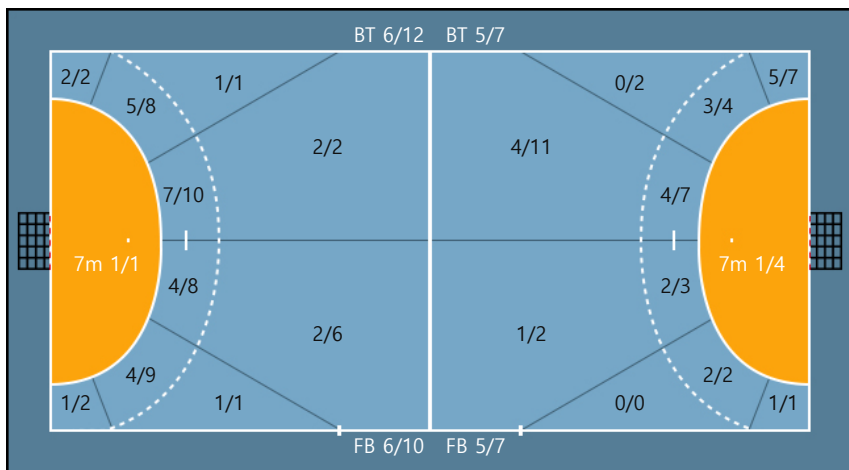

Team

Goals / Shots

Team		
6/8	0/2	9/10
1/3	0/0	1/1
3/8	3/4	7/9

Missed: 1 Post: 4 Blocked: 2

Offense

Defense

Goalkeepers

Goals / Shots