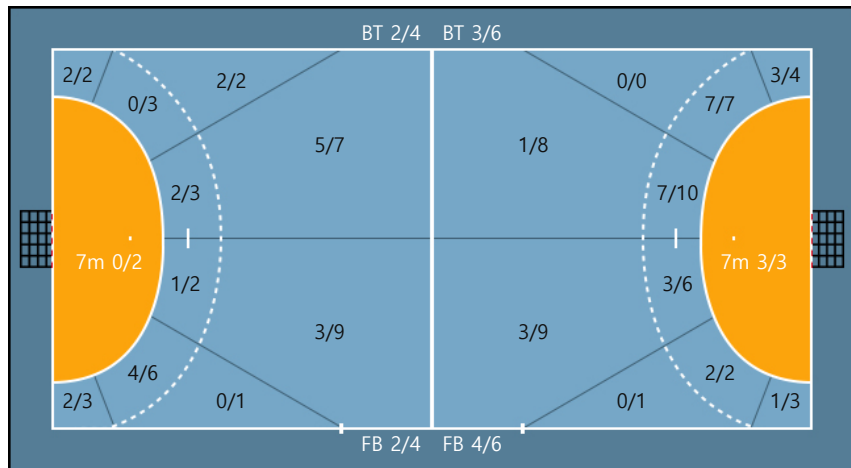

[신한 SOL Pay 23-24 핸드볼 H리그(일반부)]

Shot Distribution

2024. 01. 13 14:00 광명시민체육관

Referees : 허철영 / 김도용
Technical officer : 남은영 / 김영진
MVP : 19. 강은혜(SK슈가글라이더즈)

SK슈가글라이더즈 30 14 : 12 21 인천광역시청
인천광역시청

Players

Goals / Shots

1. 최민정		
0/0	0/0	0/0
0/0	0/0	0/0
0/0	0/0	0/0

7. 신은주		
0/0	1/1	0/0
0/1	0/0	0/0
2/2	0/0	1/1

10. 임서영		
1/1	0/0	0/0
0/2	0/0	0/0
0/1	1/2	2/2

13. 한미슬		
0/0	0/0	0/0
0/0	0/0	0/1
0/0	0/0	0/0

16. 이가은		
0/0	0/0	0/0
0/0	0/0	0/0
0/0	0/0	0/0

Post: 1

Missed: 1 Blocked: 1

17. 김설희		
0/0	0/0	1/2
0/0	0/0	0/0
0/0	0/0	0/0

18. 김한령		
0/0	0/0	0/0
0/0	0/0	0/0
0/0	0/0	1/1

22. 강주빈		
0/0	0/0	0/0
0/0	0/0	0/0
0/0	0/1	0/0

23. 차서연		
0/0	0/0	0/0
0/0	0/0	0/0
0/0	0/0	0/0

24. 이효진		
0/0	0/0	1/1
0/0	0/0	1/1
0/0	1/1	0/0

Missed: 1

Missed: 1 Post: 1 Blocked:

3

27. 강은서		
2/3	0/1	1/3
0/0	0/0	0/0
1/1	0/0	1/2

28. 김주현		
0/0	0/0	0/0
0/0	0/0	0/0
0/0	0/0	0/0

29. 신다래		
1/1	0/0	1/1
0/0	0/0	0/0
0/0	0/0	1/2

33. 신현진		
0/0	0/0	0/0
0/0	0/0	0/0
0/0	0/0	0/0

Blocked: 1

Team

Goals / Shots

Team		
4/5	1/2	4/7
0/3	0/0	1/2
3/4	2/4	6/8

Missed: 3 Post: 2 Blocked: 5

Offense

Defense

Goalkeepers

Goals / Shots

16. 이가은		
8/14	1/3	4/7
1/1	0/0	4/7
5/8	2/2	4/6

2Min	2 Minute Suspensions	AS	Assists	BS	Block Shots	BT	Breakthroughs	RB	Rebound
DR	Disqualification with report	RC	Red cards	FB	Fast Breaks	G/S	Goals/Shots	BD	Blocked
S/S	Saves/Shots	YC	Yellow cards	ST	Steals	TF	Technical Faults	%	Efficiency