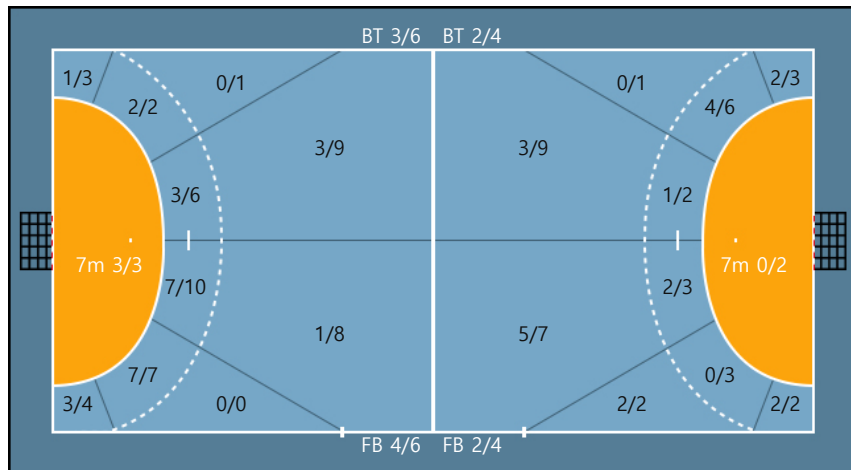

28. 김지민		
0/0	0/0	0/0
0/0	0/0	0/0
0/0	0/0	0/0

29. 유소정		
0/1	0/0	0/0
0/0	0/0	3/3
0/0	0/0	0/1

Post: 4

Team

Goals / Shots

Team		
8/14	1/3	5/8
1/1	0/0	4/7
5/8	2/2	4/6

Missed: 0 Post: 4 Blocked: 2

Offense