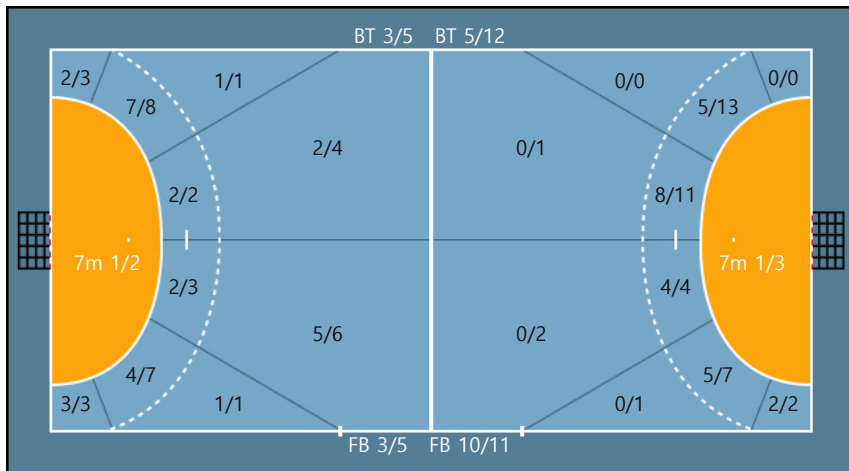

Team

Goals / Shots

Team		
4/5	1/2	6/6
1/4	0/0	2/2
9/11	1/1	6/6

Missed: 2 Post: 1 Blocked: 2

Offense

Defense

Goalkeepers

Goals / Shots