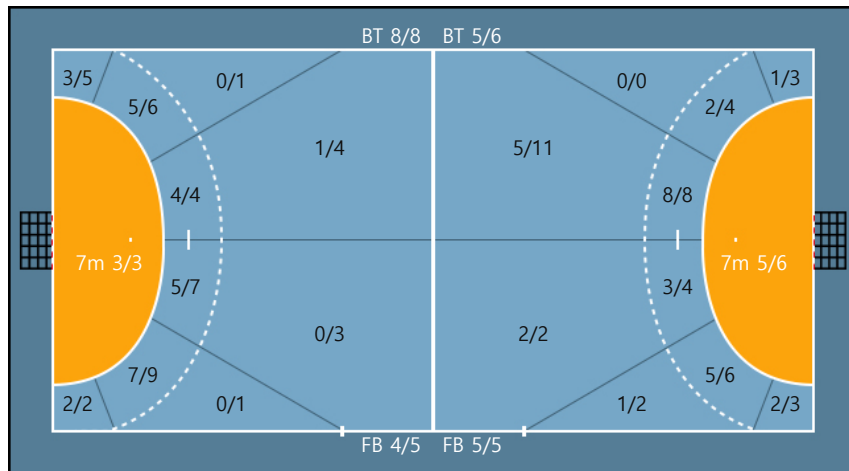

Missed: 2 Post: 1

Post: 2

Post: 1

Team

Goals / Shots

Team	6/7	1/2	2/2
	0/0	0/0	1/4
	10/11	1/1	9/12

Missed: 2 Post: 4 Blocked: 0

Offense