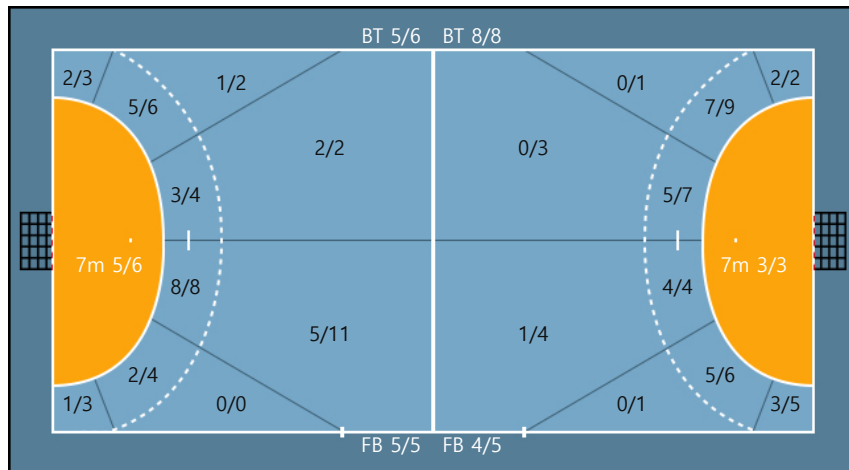

[신한 SOL Pay 23-24 핸드볼 H리그(일반부)]

Shot Distribution

2024. 01. 11 18:00 광명시민체육관

Referees : 이가을 / 박현진
Technical officer : 남은영 / 장면호
MVP : 24. 강경민(SK슈가글라이더즈)

SK슈가글라이더즈   35   17 : 14   30   **경남개발공사**
SK슈가글라이더즈   18 : 16

Players
Goals / Shots

5. 레이(이와부치이쿠미) 0/0 0/0 0/0 0/0 0/0 0/0 0/0 0/0 0/0	7. 김수정 0/0 0/0 0/0 0/0 0/0 1/1 1/1 0/0 1/1 Post: 1	9. 신다빈 0/0 0/0 0/0 0/0 0/0 0/0 0/0 0/0 1/1	12. 이민지 0/0 1/1 0/0 0/0 0/0 0/0 0/0 0/0 0/0	15. 최수민 0/0 0/0 0/0 1/1 0/0 0/0 0/0 0/0 0/0 Post: 1
16. 장서연 0/0 0/0 0/0 0/0 0/0 0/0 0/0 0/0 0/0	17. 이현주 0/0 0/0 0/1 1/1 0/0 1/1 1/1 0/0 0/1 Missed: 2 Post: 1	19. 강은혜 1/1 0/0 1/1 0/0 0/0 0/0 3/4 1/1 0/0	20. 김하경 0/0 0/0 0/0 0/0 0/0 0/0 0/0 1/1 1/1	21. 심해인 0/0 0/0 0/0 0/0 0/0 0/0 0/0 0/0 0/0
23. 송지은 0/0 0/0 0/0 0/0 0/0 0/0 0/0 0/0 0/0	24. 강경민 1/1 0/0 3/4 0/0 0/0 1/1 4/6 1/1 3/3 Post: 1 Blocked: 3	25. 박수정 0/0 0/0 0/0 0/0 0/0 0/0 0/0 0/0 0/0	27. 김의진 0/0 0/0 0/0 0/0 0/0 0/0 0/0 0/0 0/0	28. 김지민 0/0 0/0 0/0 0/1 0/0 0/0 0/0 0/0 0/0
29. 유소정 1/1 0/1 3/3 0/0 0/0 1/1 0/0 0/1 0/0				

Team
Goals / Shots

Team		
3/3	1/2	7/9
2/3	0/0	4/4
9/12	3/4	6/7

Missed: 2 Post: 4 Blocked: 3

Offense

Defense

Goalkeepers
Goals / Shots

. 오사라		
0/0	0/0	0/0
0/0	0/0	0/1
0/0	0/0	0/0
12. 이민지		
5/6	1/2	2/2
0/0	0/0	1/3
9/10	1/1	9/12
16. 장서연		
1/1	0/0	0/0
0/0	0/0	0/0
1/1	0/0	0/0

2Min	2 Minute Suspensions	AS	Assists	BS	Block Shots	BT	Breakthroughs	RB	Rebound
DR	Disqualification with report	RC	Red cards	FB	Fast Breaks	G/S	Goals/Shots	BD	Blocked
S/S	Saves/Shots	YC	Yellow cards	ST	Steals	TF	Technical Faults	%	Efficiency