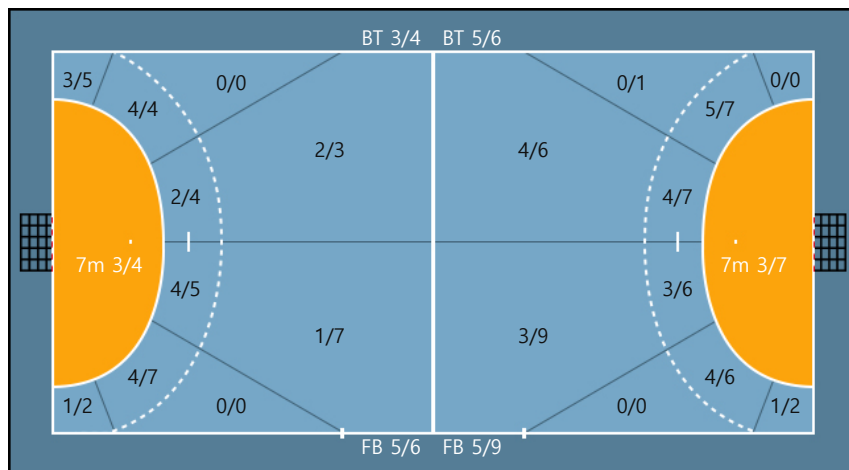

[신한 SOL Pay 23-24 핸드볼 H리그(일반부)]

Shot Distribution

2024. 01. 04 18:00 광명시민체육관

Referees : 조용현 / 구본욱
Technical officer : 오용기 / 이향걸
MVP : 24. 강경민(SK슈가글라이더즈)

SK슈가글라이더즈   **27**   10 : 14   **24**   **서울시청**
서울시청

Players

Goals / Shots

2. 송지영	7. 조은빈	11. 박수정	12. 정진희	16. 나혜린
1/1 0/0 0/0	0/0 0/0 0/0	0/0 0/0 1/1	0/0 0/0 0/0	0/0 0/0 0/0
0/1 0/0 0/0	0/0 0/0 0/0	0/0 0/0 0/0	0/0 0/0 0/0	0/0 0/0 0/0
3/3 0/0 0/1	0/0 0/0 0/0	0/0 0/0 0/1	0/0 0/0 0/0	0/0 0/0 0/0
17. 조수연	20. 이규희	23. 우빛나	24. 권한나	27. 오예나
0/0 0/0 0/0	0/0 0/0 0/0	0/0 0/0 1/2	1/1 0/0 0/0	0/0 0/0 0/0
1/1 0/1 0/1	0/0 0/0 0/0	0/0 0/0 0/0	0/0 0/0 0/0	0/0 0/0 0/0
3/3 0/0 2/2	0/0 0/0 0/0	3/4 0/0 2/4	0/0 0/1 0/0	0/0 0/0 1/2
Missed: 3 Blocked: 3		Blocked: 1		
28. 안혜인	29. 윤예진	33. 최현주	88. 조아람	
0/0 0/0 0/0	0/0 0/0 0/0	0/0 0/0 0/0	0/0 0/0 1/1	
0/0 0/0 0/0	0/1 0/0 0/0	0/0 0/0 0/0	0/0 0/0 0/0	
0/0 0/0 0/0	1/1 0/0 3/3	0/0 0/0 0/0	0/1 0/0 0/1	

Team

Goals / Shots

Team		
2/2	0/0	3/4
1/3	0/1	0/1
10/12	0/1	8/14
Missed: 3 Post: 0 Blocked: 4		

Offense

Defense

Goalkeepers

Goals / Shots

12. 정진희		
7/11	0/0	2/4
2/5	0/0	0/0
7/11	4/4	4/8
16. 나혜린		
1/1	0/0	0/0
0/0	0/0	0/0
0/0	0/0	0/0

2Min	2 Minute Suspensions	AS	Assists	BS	Block Shots	BT	Breakthroughs	RB	Rebound
DR	Disqualification with report	RC	Red cards	FB	Fast Breaks	G/S	Goals/Shots	BD	Blocked
S/S	Saves/Shots	YC	Yellow cards	ST	Steals	TF	Technical Faults	%	Efficiency