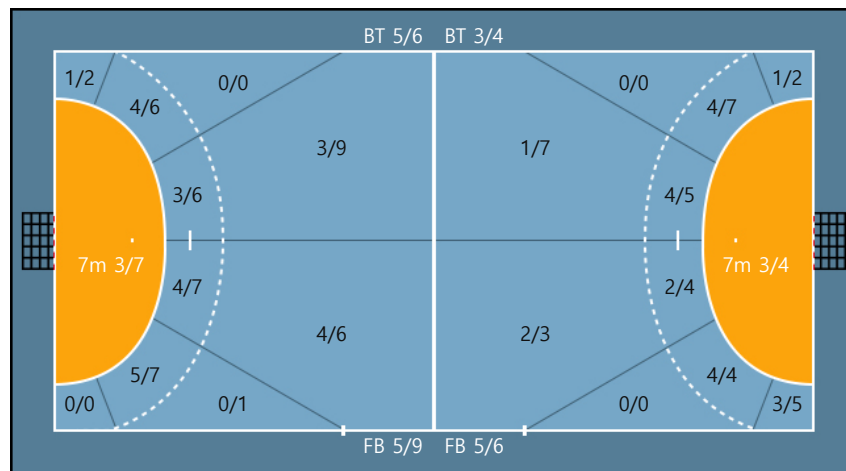

SK슈가글라이더즈

Players

Goals / Shots

7. 김수정		
0/0	0/0	0/0
0/0	0/0	0/0
0/0	0/0	0/0

9. 신다빈		
0/0	0/0	0/0
0/0	0/0	0/0
0/0	0/0	0/0

12. 이민지		
0/0	0/0	0/0
0/0	0/0	0/0
0/0	0/0	0/0

15. 최수민		
0/0	0/0	0/0
0/1	0/0	0/0
1/1	0/0	1/1

16. 장서연		
0/0	0/0	0/0
0/0	0/0	0/0
0/0	0/0	0/0

Blocked: 1

17. 이현주		
0/0	0/0	0/0
0/0	0/0	0/0
1/1	0/0	0/0

18. 황인선		
0/0	0/0	0/0
0/0	0/0	0/0
0/0	0/0	0/0

19. 강은혜		
1/1	0/0	0/1
0/0	0/0	0/0
1/2	0/0	0/1

20. 김하경		
0/1	0/0	0/0
1/3	0/0	0/0
0/0	1/1	1/1

21. 심해인		
0/0	0/0	0/0
0/0	0/0	0/0
0/0	0/0	0/0

23. 송지은		
1/3	0/0	0/0
0/0	0/0	0/0
0/0	0/0	0/0

24. 강경민		
6/7	0/0	1/2
0/0	0/0	0/0
2/2	2/2	0/1

25. 박수정		
0/0	0/0	0/0
0/0	0/0	0/0
0/0	0/0	0/0

27. 김의진		
0/0	0/0	0/0
0/0	0/0	0/0
0/0	0/0	0/0

28. 김지민		
0/0	0/0	0/0
0/0	0/0	0/0
0/0	0/0	0/0

Missed: 1 Post: 1

Missed: 1 Post: 1

29. 유소정		
0/0	0/0	1/1
1/1	0/0	0/0
2/5	1/1	2/4

Missed: 2 Post: 1

Team

Goals / Shots

Team		
8/12	0/0	2/4
2/5	0/0	0/0
7/11	4/4	4/8

Missed: 4 Post: 3 Blocked: 1

Offense

Defense

Goalkeepers

Goals / Shots

12. 이민지		
2/2	0/0	3/4
1/3	0/1	0/1
10/12	0/1	8/14

2Min	2 Minute Suspensions	AS	Assists	BS	Block Shots	BT	Breakthroughs	RB	Rebound
DR	Disqualification with report	RC	Red cards	FB	Fast Breaks	G/S	Goals/Shots	BD	Blocked
S/S	Saves/Shots	YC	Yellow cards	ST	Steals	TF	Technical Faults	%	Efficiency